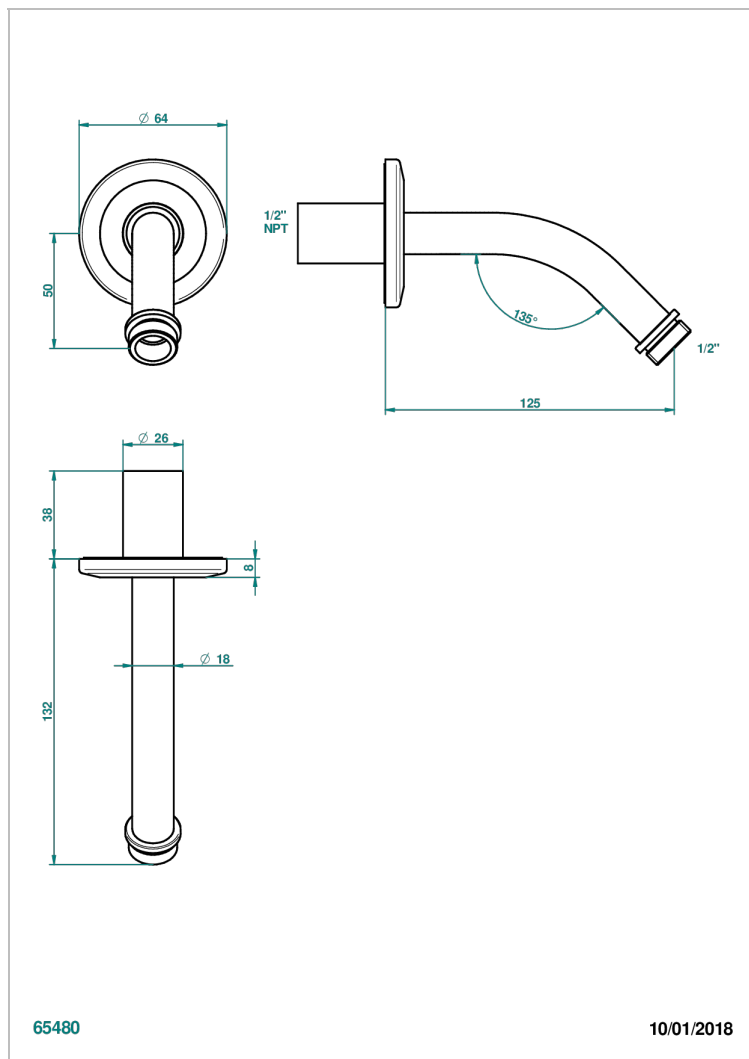

# SYSTEM CRYSTAL

G9J-82/US

Horizontal shower arm, 45°, lg: 4" 3/4

THG<sup>®</sup>  
PARIS

## CHARACTERISTIC

- System Crystal
- Horizontal shower arm, 45°, lg: 4" 3/4