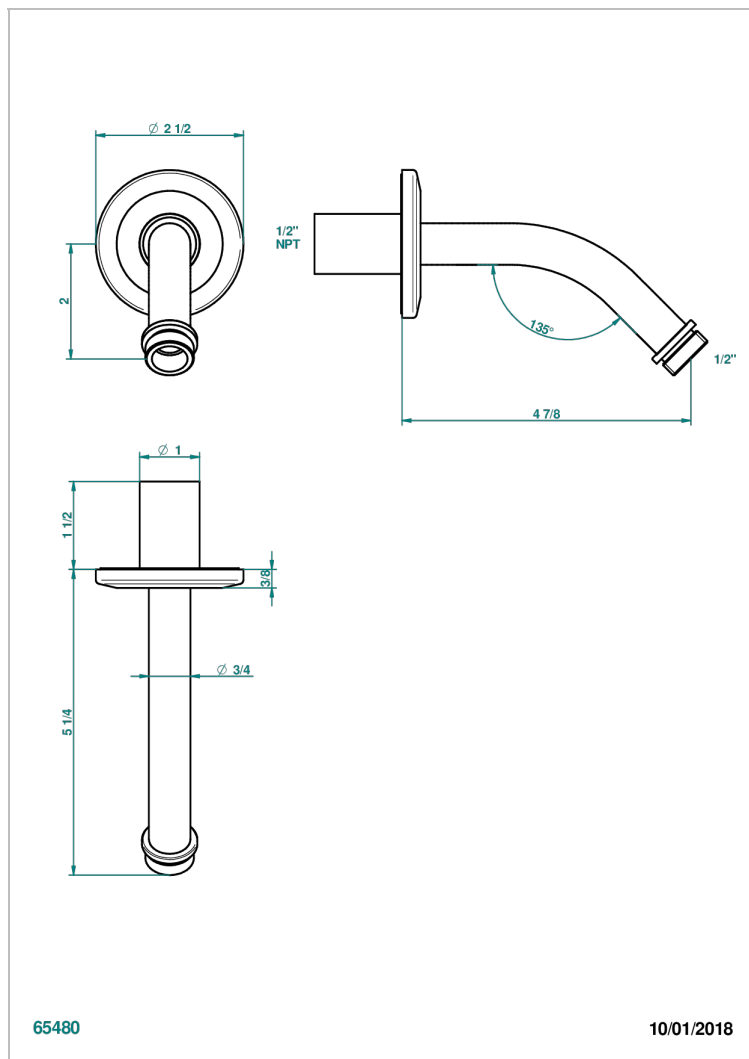

SYSTEM CRYSTAL

G9J-82/US

Horizontal shower arm, 45°, lg: 4" 3/4

THG[®]
PARIS

CHARACTERISTIC

- System Crystal
- Horizontal shower arm, 45°, lg: 4" 3/4

AVAILABLE FINITIONS

Black ceram - D30
Blush PVD - H62
Brass color PVD - H49
Brown bronze color PVD - F33
Chrome polished - A02
Copper antique matt, coated - H07