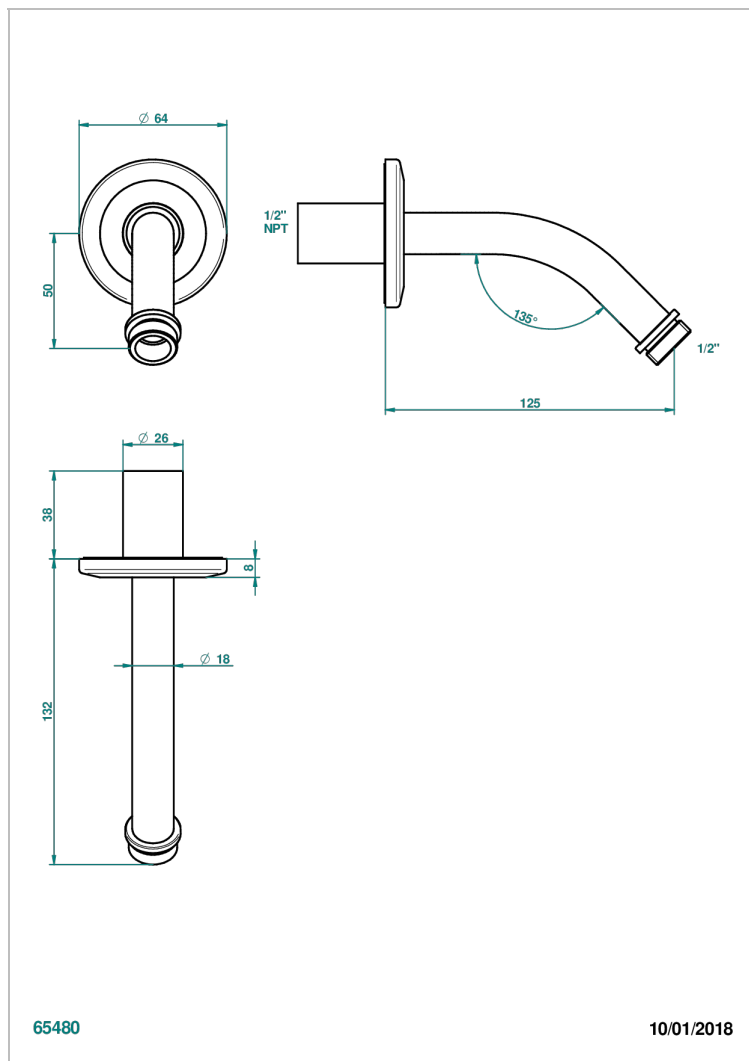

SYSTEM HOWLITE WITH LEVER HANDLES

G9H-82/US

Horizontal shower arm, 45°, lg: 4" 3/4

CHARACTERISTIC

- System Howlite with lever handles
- Horizontal shower arm, 45°, lg: 4" 3/4

AVAILABLE FINITIONS

Black ceram - D30
Blush PVD - H62
Brass color PVD - H49
Brown bronze color PVD - F33
Chrome polished - A02
Copper antique matt, coated - H07