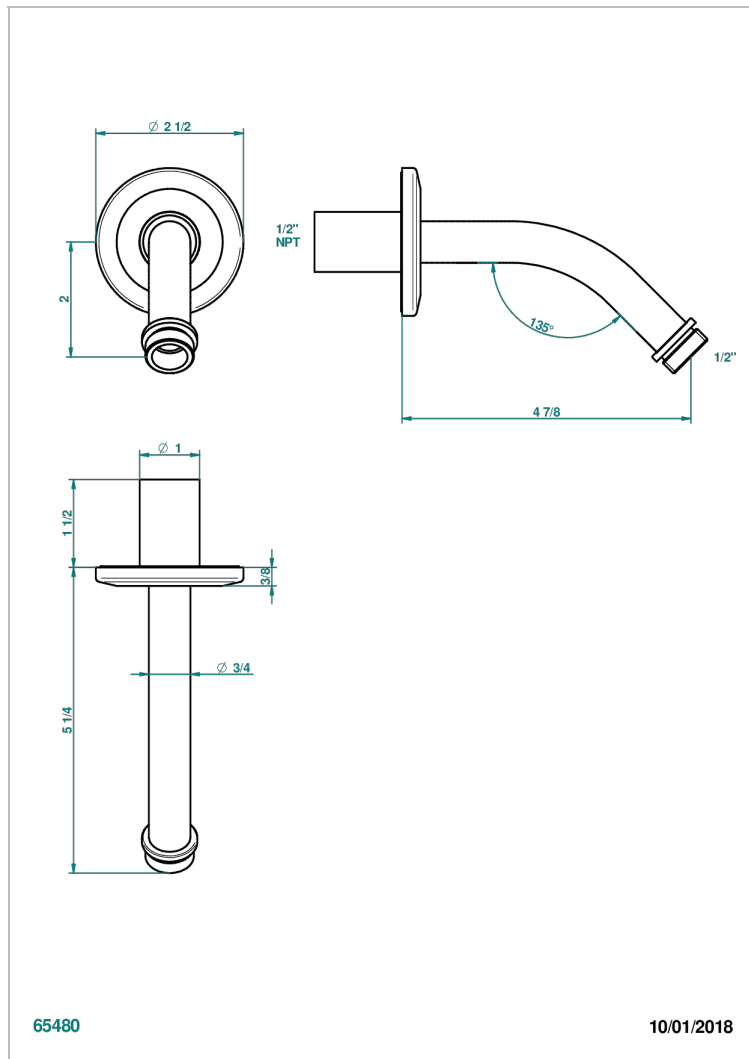

SYSTEM HOWLITE WITH LEVER HANDLES

G9H-82/US

Horizontal shower arm, 45°, lg: 4" 3/4

65480

10/01/2018

CHARACTERISTIC

- System Howlite with lever handles
- Horizontal shower arm, 45°, lg: 4" 3/4

AVAILABLE FINITIONS