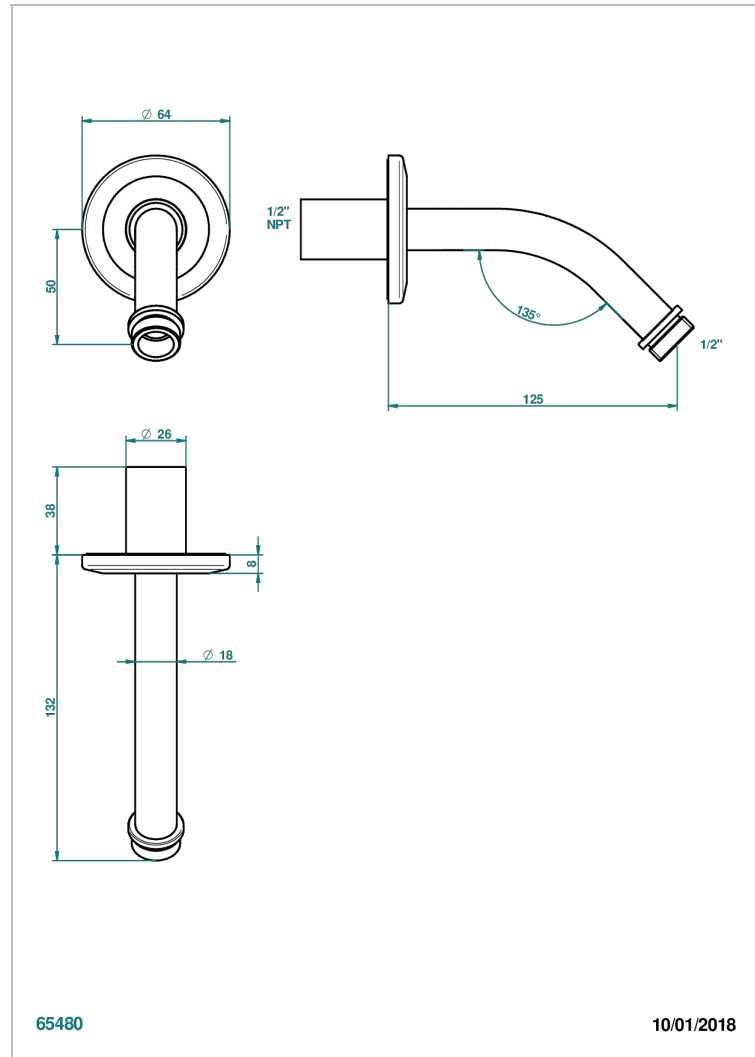

SYSTEM HOWLITE

G9G-82/US

Horizontal shower arm, 45°, lg: 4" 3/4

THG[®]
PARIS

CHARACTERISTIC

- System Howlite
- Horizontal shower arm, 45°, lg: 4" 3/4

AVAILABLE FINITIONS

Black ceram - D30
Blush PVD - H62
Brass color PVD - H49
Brown bronze color PVD - F33
Chrome polished - A02
Copper antique matt, coated - H07