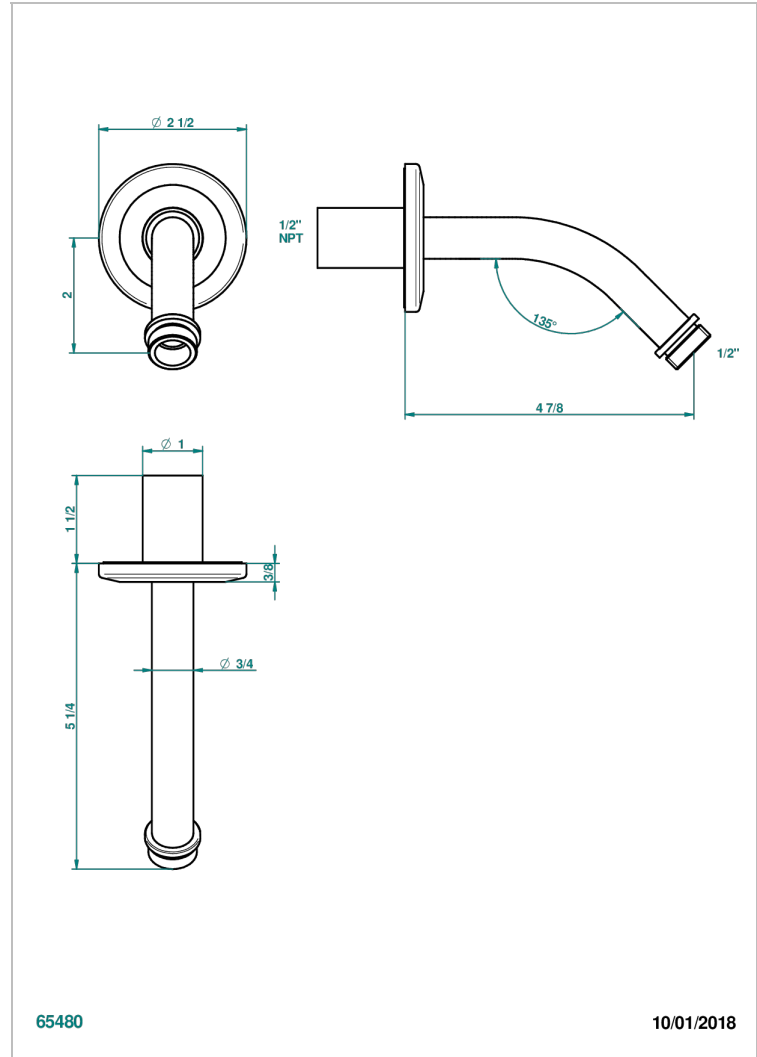

# SYSTEM HOWLITE

G9G-82/US

Horizontal shower arm, 45°, lg: 4" 3/4

THG<sup>®</sup>  
PARIS

## CHARACTERISTIC

- System Howlite
- Horizontal shower arm, 45°, lg: 4" 3/4