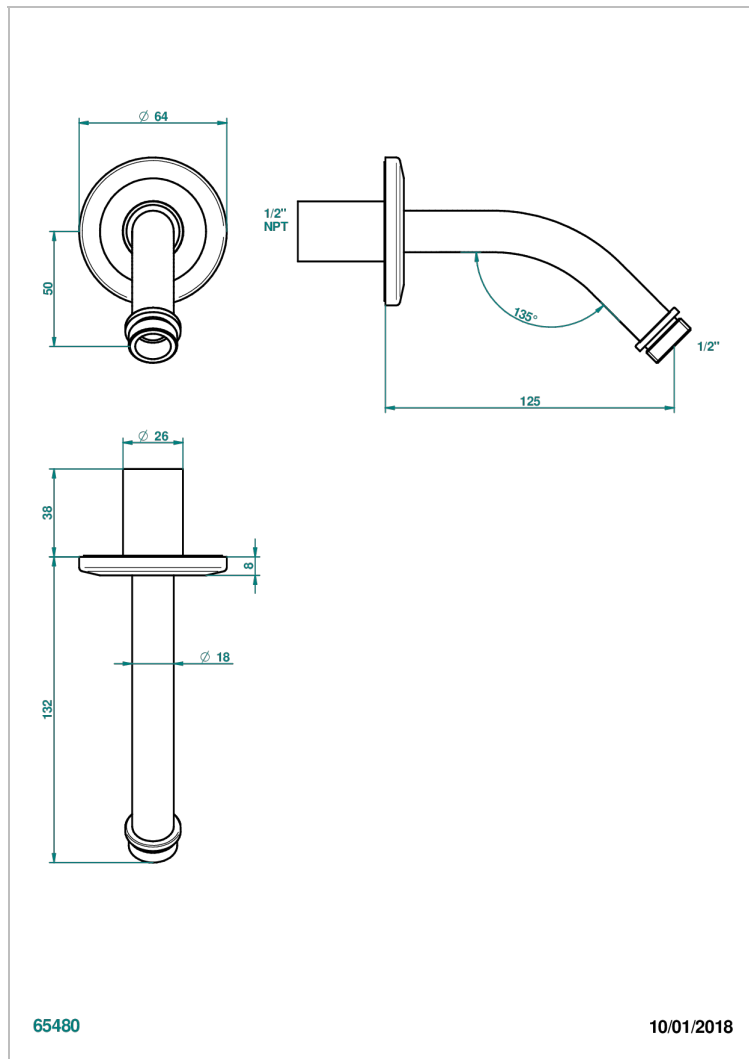

# SYSTEM SQUARED METAL WITH LEVER HANDLES

G9F-82/US

Horizontal shower arm, 45°, lg: 4" 3/4

## CHARACTERISTIC

- System Squared Metal with lever handles
- Horizontal shower arm, 45°, lg: 4" 3/4