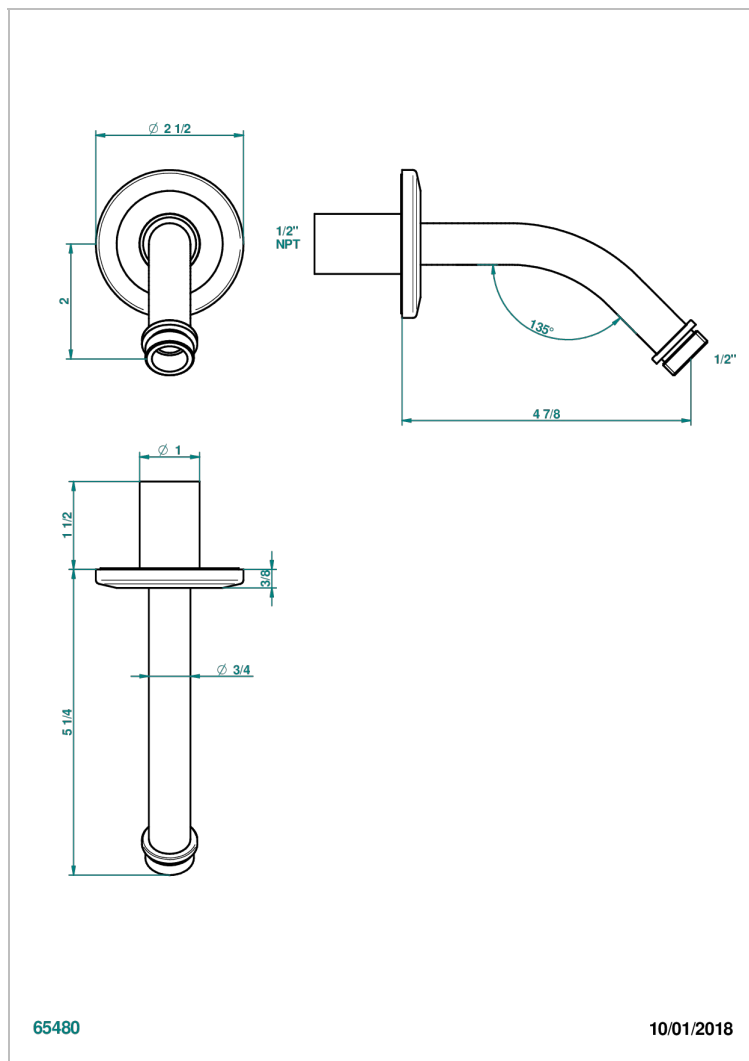

SYSTEM SQUARED METAL WITH LEVER HANDLES

G9F-82/US

Horizontal shower arm, 45°, lg: 4" 3/4

CHARACTERISTIC

- System Squared Metal with lever handles
- Horizontal shower arm, 45°, lg: 4" 3/4

AVAILABLE FINITIONS