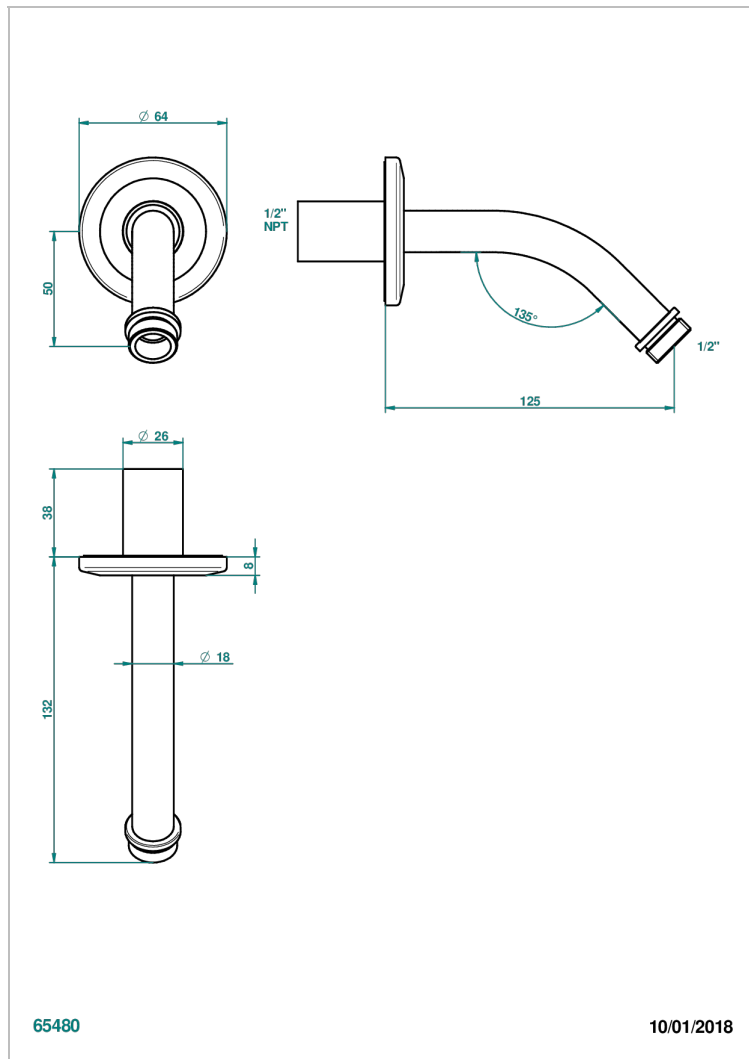

# SYSTEM SQUARED METAL

G9E-82/US

Horizontal shower arm, 45°, lg: 4" 3/4

THG<sup>®</sup>  
PARIS

## CHARACTERISTIC

- System Squared Metal
- Horizontal shower arm, 45°, lg: 4" 3/4