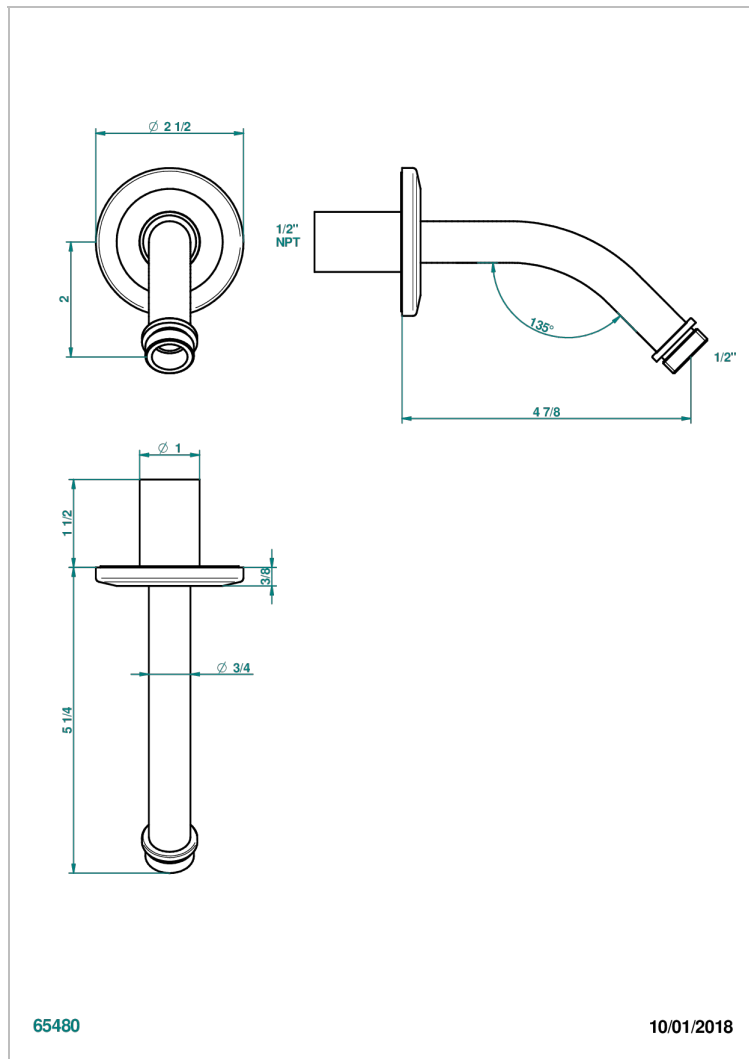

# SYSTEM SQUARED METAL

G9E-82/US

Horizontal shower arm, 45°, lg: 4" 3/4

THG<sup>®</sup>  
PARIS

## CHARACTERISTIC

- System Squared Metal
- Horizontal shower arm, 45°, lg: 4" 3/4