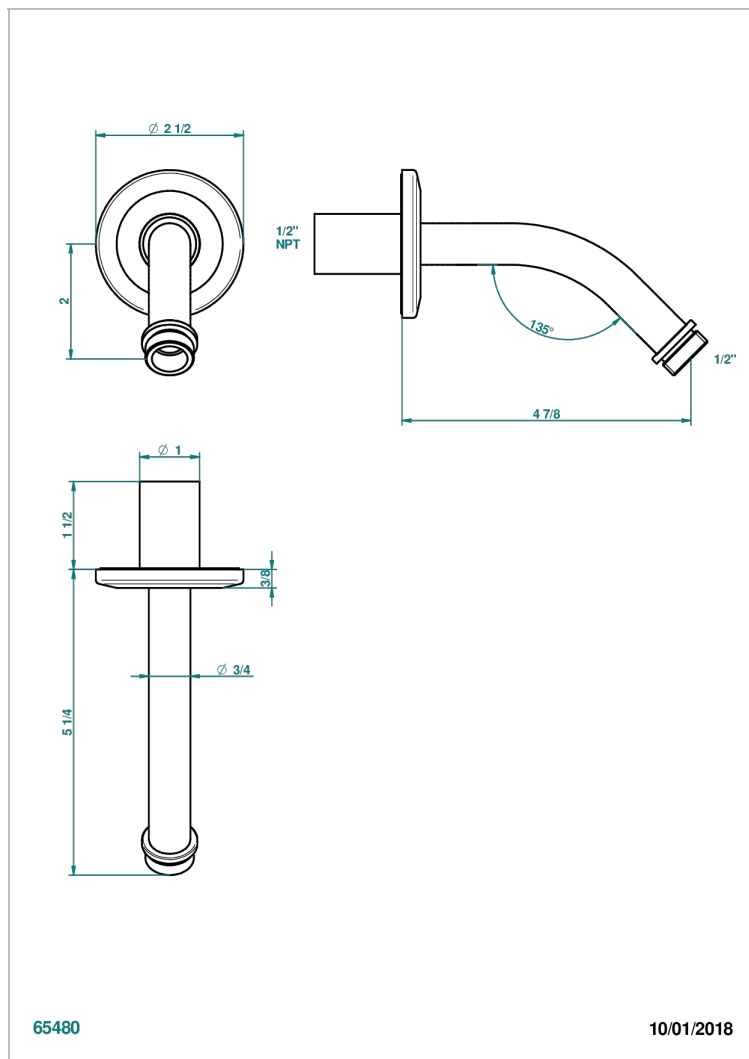

# SYSTEM DIAMOND METAL WITH LEVER

G9D-82/US

Horizontal shower arm, 45° bend, 4 3/4" long

THG<sup>®</sup>  
PARIS

## CARACTERÍSTICAS

- System Diamond Metal with lever
- Horizontal shower arm, 45° bend, 4 3/4" long