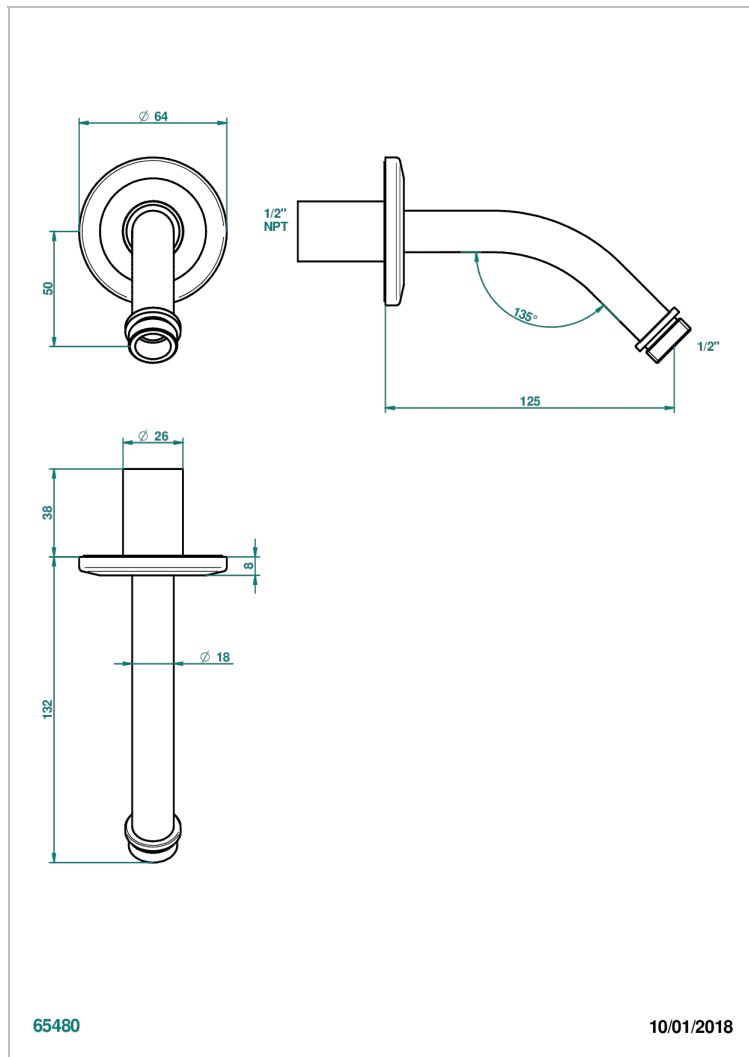

SYSTEM DIAMOND METAL

G9C-82/US

Horizontal shower arm, 45°, lg: 4" 3/4

THG[®]
PARIS

CHARACTERISTIC

- System Diamond Metal
- Horizontal shower arm, 45°, lg: 4" 3/4

AVAILABLE FINITIONS

Black ceram - D30
Blush PVD - H62
Brass color PVD - H49
Brown bronze color PVD - F33
Chrome polished - A02
Copper antique matt, coated - H07