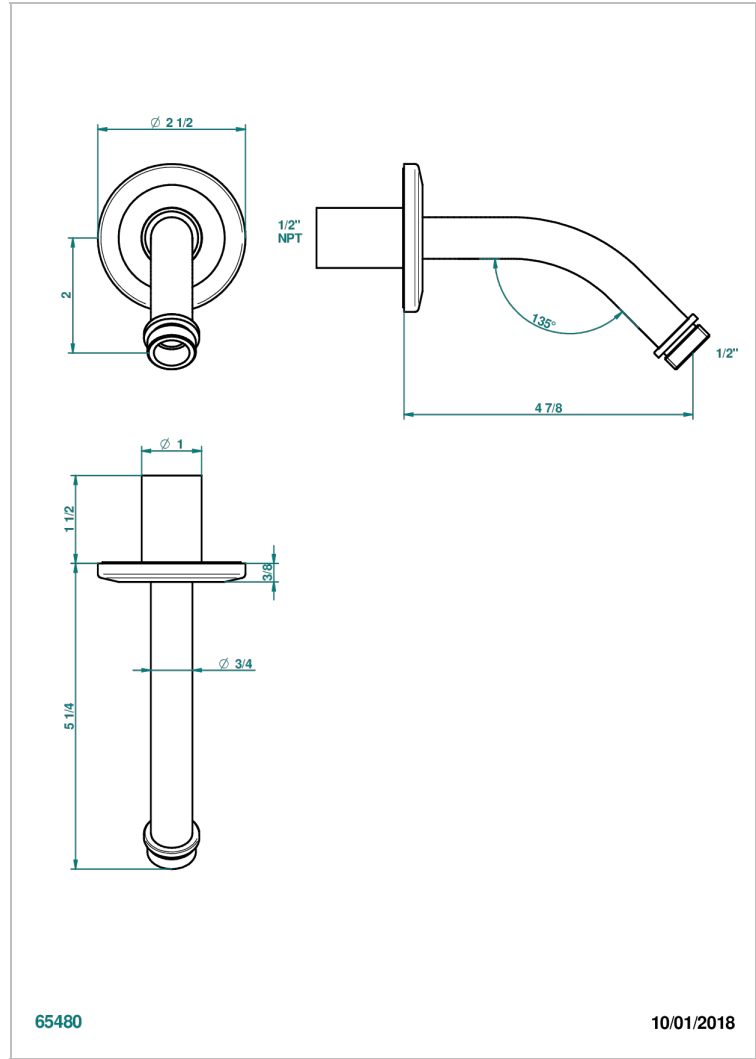

SYSTEM DIAMOND METAL

G9C-82/US

Horizontal shower arm, 45°, lg: 4" 3/4

THG[®]
PARIS

CHARACTERISTIC

- System Diamond Metal
- Horizontal shower arm, 45°, lg: 4" 3/4

AVAILABLE FINITIONS

Black ceram - D30
Blush PVD - H62
Brass color PVD - H49
Brown bronze color PVD - F33
Chrome polished - A02
Copper antique matt, coated - H07

Matt nickel (American satin) - C01
Matt nickel color PVD - H56
Nickel antique / Sovereign - H28
Nickel color PVD - H55
Nickel polished - B01
Polished chrome with gold inlay - GA1

Soft gold - F30
Soft matt gold - F31
Umber PVD - H66