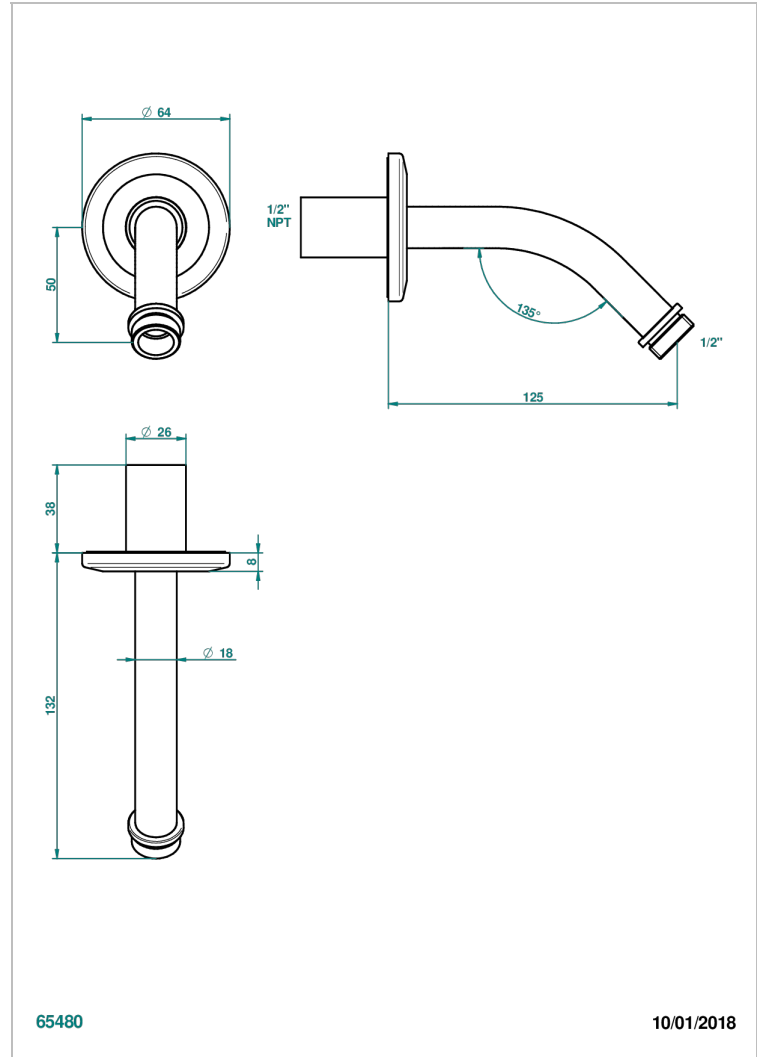

# SYSTEM SMOOTH METAL WITH LEVER

G9B-82/US

Horizontal shower arm, 45° bend, 4 3/4" long

THG<sup>®</sup>  
PARIS

## CARACTERÍSTICAS

- System Smooth Metal with lever
- Horizontal shower arm, 45° bend, 4 3/4" long