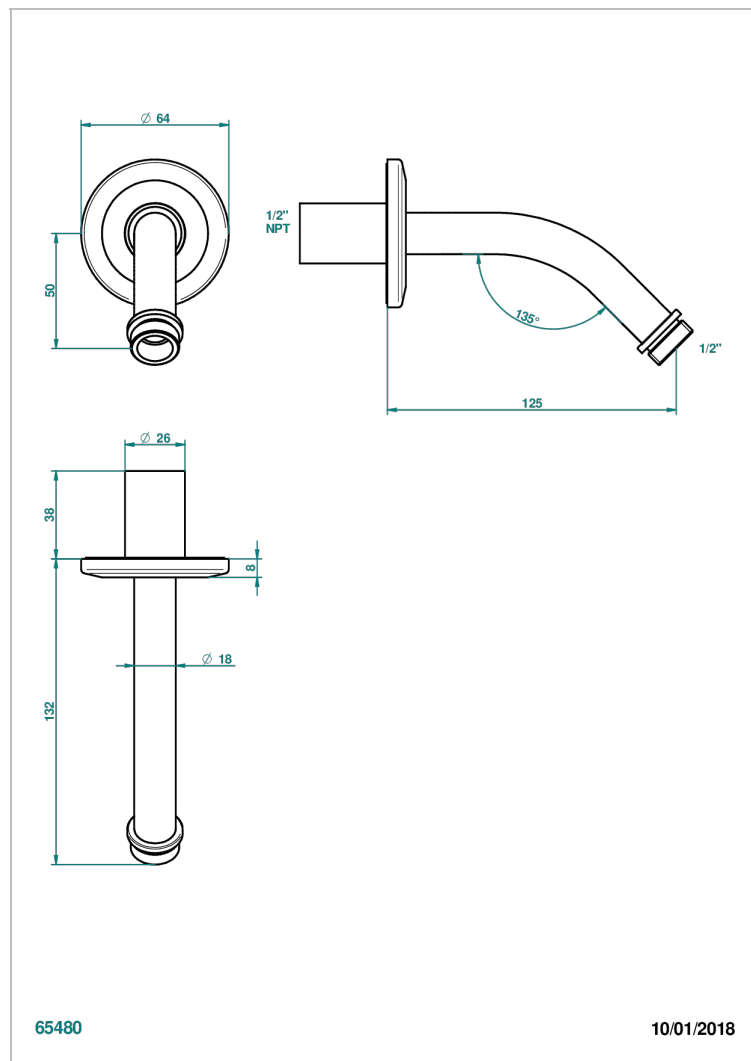

SYSTEM SMOOTH METAL WITH LEVER HANDLES

G9B-82/US

Horizontal shower arm, 45°, lg: 4" 3/4

CHARACTERISTIC

- System Smooth Metal with lever handles
- Horizontal shower arm, 45°, lg: 4" 3/4

AVAILABLE FINITIONS

Black ceram - D30
Blush PVD - H62
Brass color PVD - H49
Brown bronze color PVD - F33
Chrome polished - A02
Copper antique matt, coated - H07