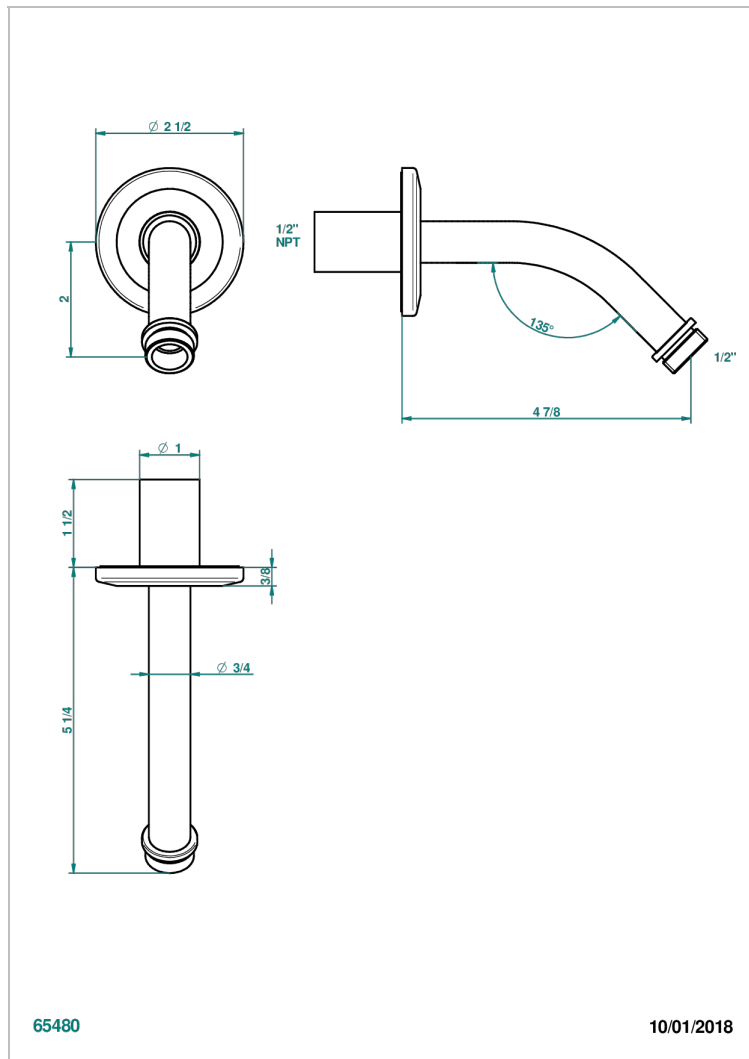

# SYSTEM SMOOTH METAL WITH LEVER

G9B-82/US

Horizontal shower arm, 45° bend, 4 3/4" long

THG<sup>®</sup>  
PARIS

65480

10/01/2018

## CARACTERÍSTICAS

- System Smooth Metal with lever
- Horizontal shower arm, 45° bend, 4 3/4" long