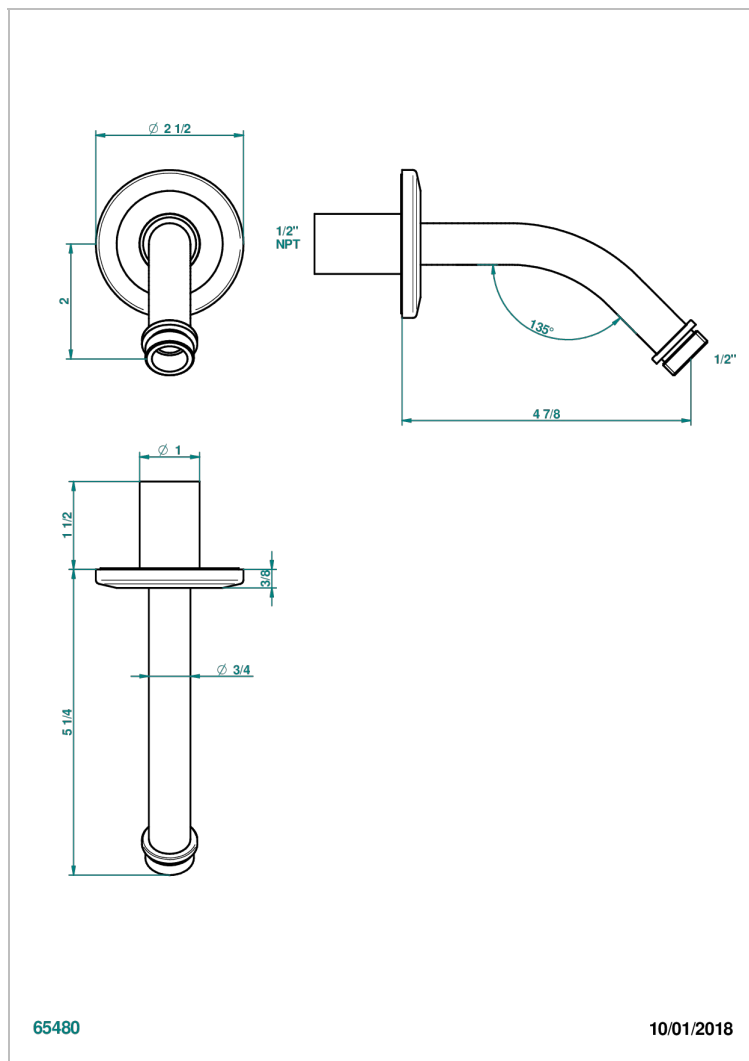

SYSTEM SMOOTH METAL WITH LEVER HANDLES

G9B-82/US

Horizontal shower arm, 45°, lg: 4" 3/4

CHARACTERISTIC

- System Smooth Metal with lever handles
- Horizontal shower arm, 45°, lg: 4" 3/4

AVAILABLE FINITIONS

Black ceram - D30
Blush PVD - H62
Brass color PVD - H49
Brown bronze color PVD - F33
Chrome polished - A02
Copper antique matt, coated - H07