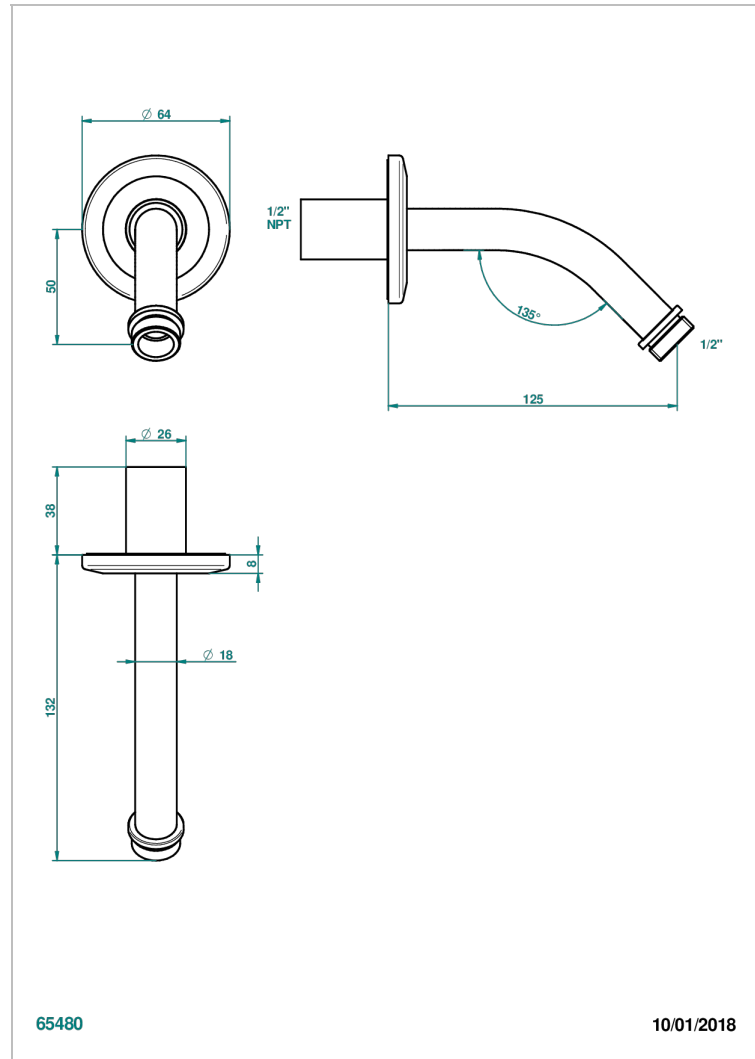

SYSTEM SMOOTH METAL

G9A-82/US

Horizontal shower arm, 45°, lg: 4" 3/4

65480

10/01/2018

CHARACTERISTIC

- System Smooth Metal
- Horizontal shower arm, 45°, lg: 4" 3/4

AVAILABLE FINITIONS