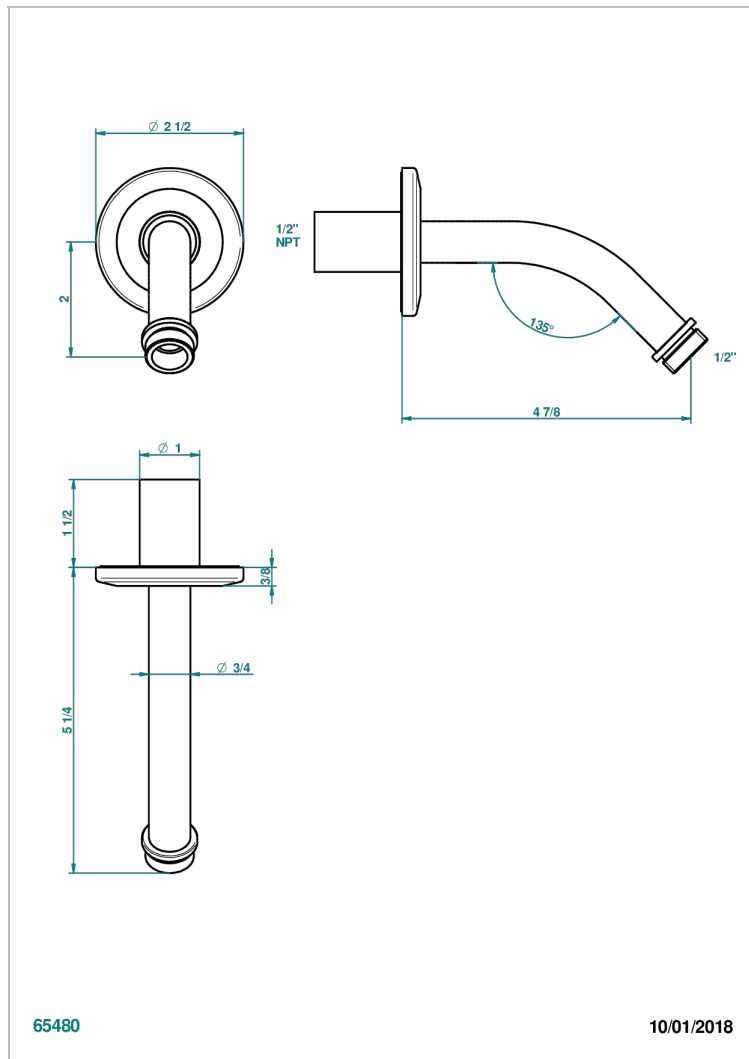

SYSTEM SMOOTH METAL

G9A-82/US

Horizontal shower arm, 45°, lg: 4" 3/4

65480

10/01/2018

CHARACTERISTIC

- System Smooth Metal
- Horizontal shower arm, 45°, lg: 4" 3/4

AVAILABLE FINITIONS