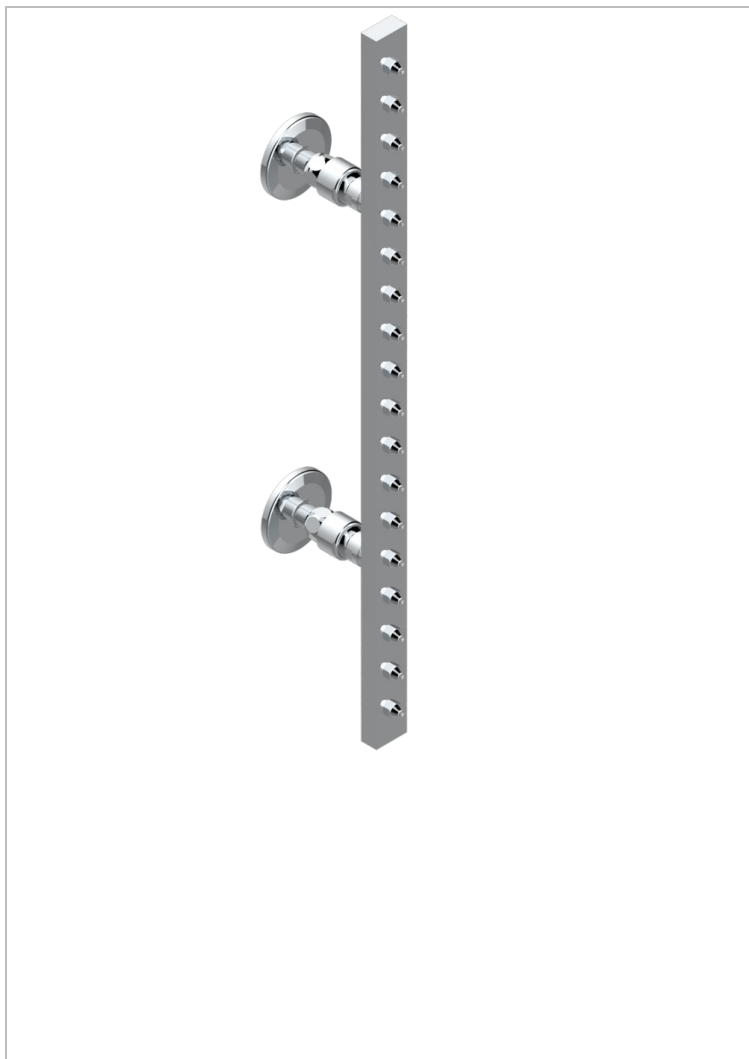

SYSTEM SMOOTH METAL WITH LEVER HANDLES

G9B-900/US

Rain-bar, rectangular with 18 picots, 23 1/2" long - with easyclean system

65478

10/01/2018

CHARACTERISTIC

- System Smooth Metal with lever handles
- Rain-bar, rectangular with 18 picots, 23 1/2" long - with easyclean system

TECHNICAL SPECS

- Recommandé : 3 bars (max. 5 bars) - Advised : 43,5 psi (max. 72 psi)
- 8 l/min à 3 bars (2.12 gpm at 43.5 psi)

AVAILABLE FINITIONS

Black ceram - D30
Blush PVD - H62
Brass color PVD - H49
Brown bronze color PVD - F33
Chrome polished - A02
Copper antique matt, coated - H07

Matt nickel (American satin) - C01
Matt nickel color PVD - H56
Nickel antique / Sovereign - H28
Nickel color PVD - H55
Nickel polished - B01
Polished chrome with gold inlay - GA1

Soft gold - F30
Soft matt gold - F31
Umber PVD - H66