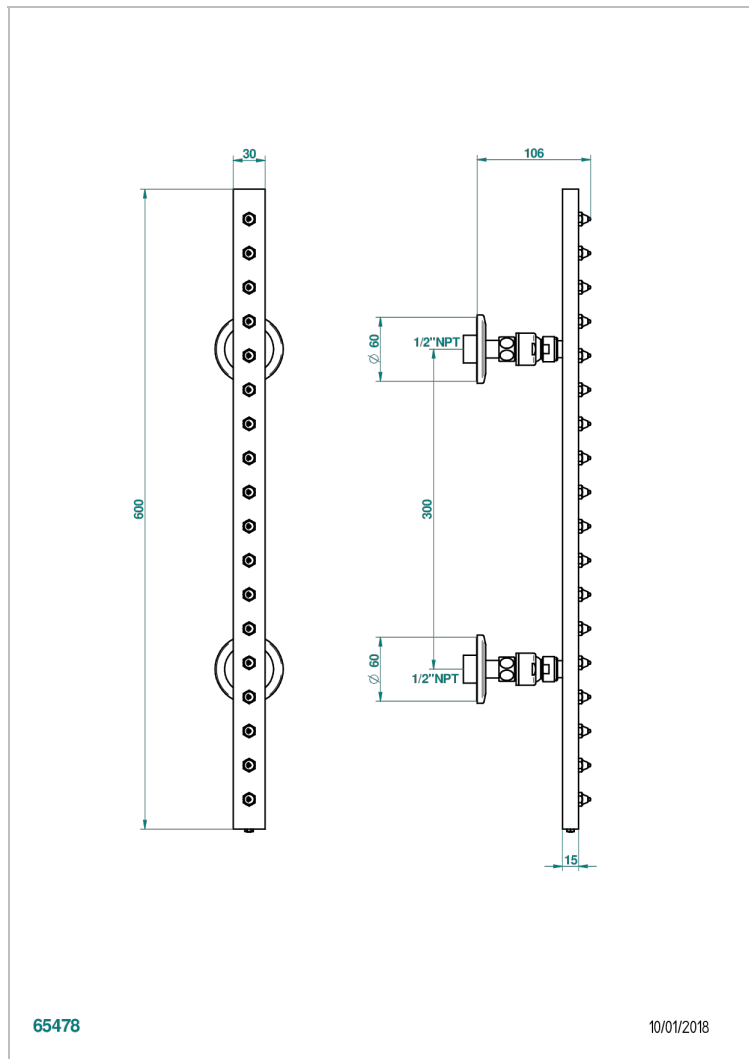

SYSTEM SMOOTH METAL WITH LEVER HANDLES

G9B-900/US

Rain-bar, rectangular with 18 picots, 23 1/2" long - with easyclean system

65478

10/01/2018

CHARACTERISTIC

- System Smooth Metal with lever handles
- Rain-bar, rectangular with 18 picots, 23 1/2" long - with easyclean system

TECHNICAL SPECS

- Recommandé : 3 bars (max. 5 bars) - Advised : 43,5 psi (max. 72 psi)
- 8 l/min à 3 bars (2.12 gpm at 43.5 psi)

AVAILABLE FINITIONS

Black ceram - D30
Blush PVD - H62
Brass color PVD - H49
Brown bronze color PVD - F33
Chrome polished - A02
Copper antique matt, coated - H07