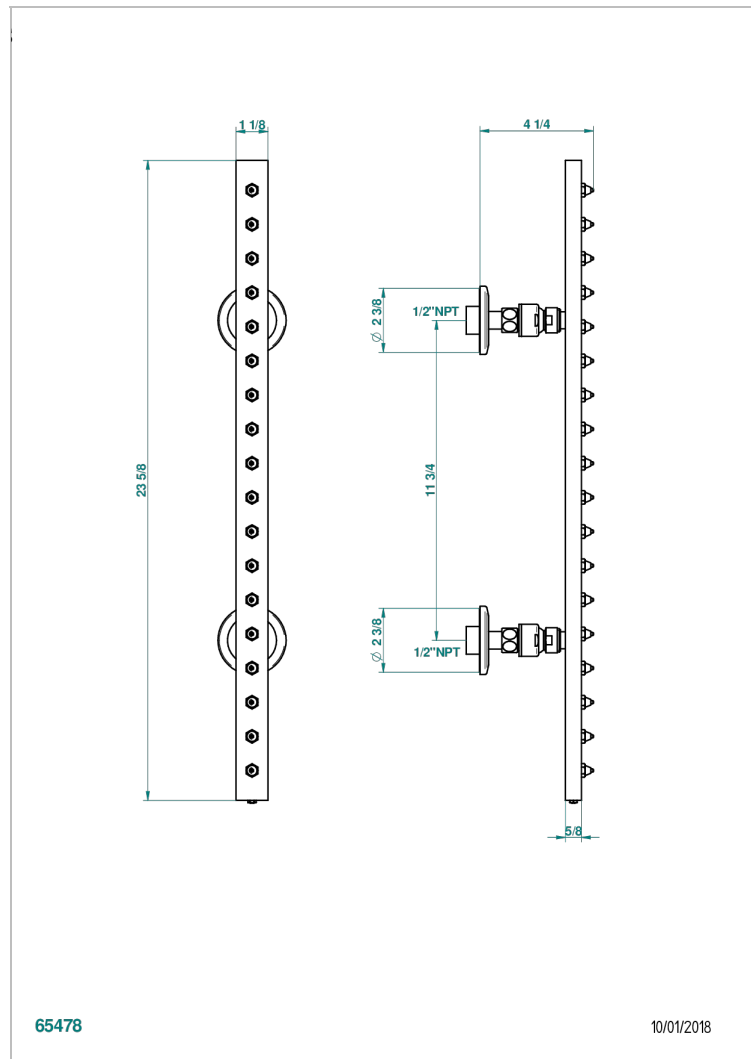

SYSTEM SMOOTH METAL WITH LEVER HANDLES

G9B-900/US

Rain-bar, rectangular with 18 picots, 23 1/2" long - with easyclean system

CHARACTERISTIC

- System Smooth Metal with lever handles
- Rain-bar, rectangular with 18 picots, 23 1/2" long - with easyclean system

TECHNICAL SPECS

- Recommandé : 3 bars (max. 5 bars) - Advised : 43,5 psi (max. 72 psi)
- 8 l/min à 3 bars (2.12 gpm at 43.5 psi)

AVAILABLE FINITIONS

Black ceram - D30
Blush PVD - H62
Brass color PVD - H49
Brown bronze color PVD - F33
Chrome polished - A02
Copper antique matt, coated - H07