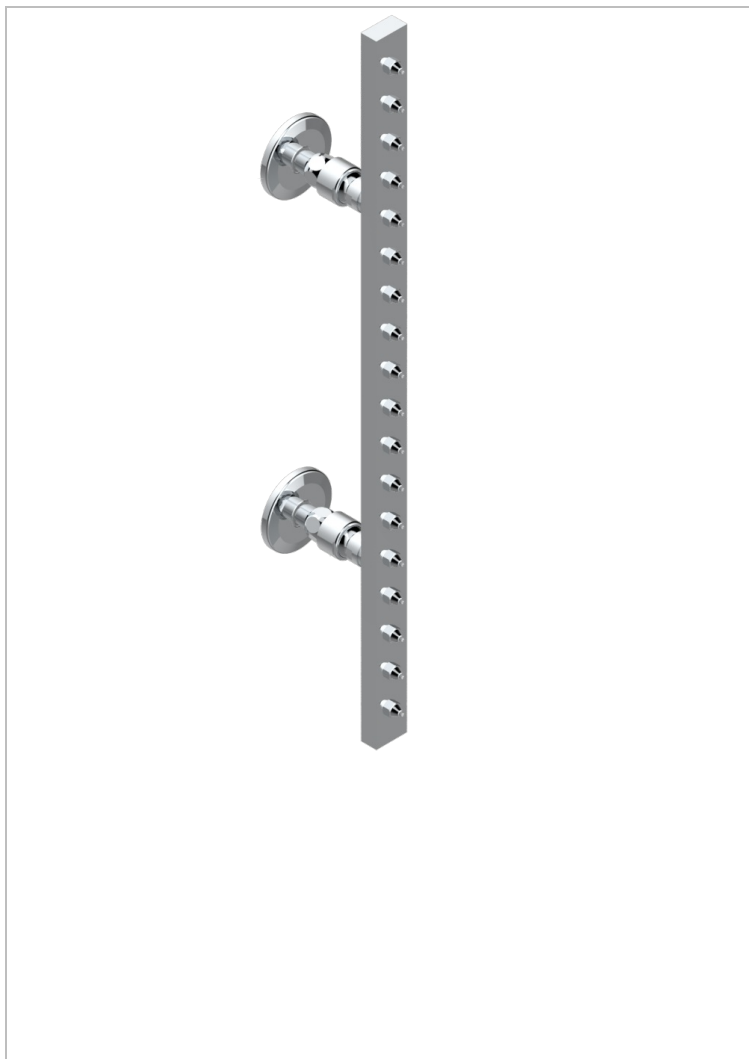

SYSTEM SMOOTH METAL WITH LEVER HANDLES

G9B-900/US

Rain-bar, rectangular with 18 picots, 23 1/2" long - with easyclean system

CHARACTERISTIC

- System Smooth Metal with lever handles
- Rain-bar, rectangular with 18 picots, 23 1/2" long - with easyclean system

TECHNICAL SPECS

- Recommandé : 3 bars (max. 5 bars) - Advised : 43,5 psi (max. 72 psi)
- 8 l/min à 3 bars (2.12 gpm at 43.5 psi)

AVAILABLE FINITIONS

Black ceram - D30
Blush PVD - H62
Brass color PVD - H49
Brown bronze color PVD - F33
Chrome polished - A02
Copper antique matt, coated - H07

Matt nickel (American satin) - C01
Matt nickel color PVD - H56
Nickel antique / Sovereign - H28
Nickel color PVD - H55
Nickel polished - B01
Polished chrome with gold inlay - GA1

Soft gold - F30
Soft matt gold - F31
Umber PVD - H66