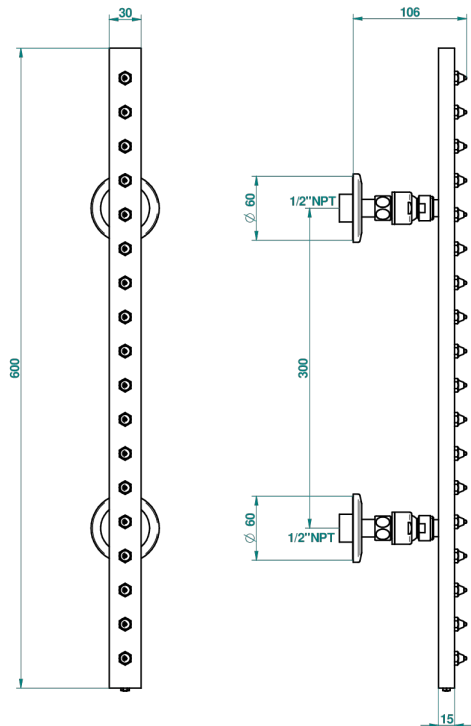

SYSTEM SMOOTH METAL

G9A-900/US

Rain-bar, rectangular with 18 picots, 23 1/2" long - with easyclean system

THG[®]
PARIS

65478

10/01/2018

CHARACTERISTIC

- System Smooth Metal
- Rain-bar, rectangular with 18 picots, 23 1/2" long - with easyclean system

TECHNICAL SPECS

- Recommandé : 3 bars (max. 5 bars) - Advised : 43,5 psi (max. 72 psi)
- 8 l/min à 3 bars (2.12 gpm at 43.5 psi)

AVAILABLE FINITIONS

Black ceram - D30
Blush PVD - H62
Brass color PVD - H49
Brown bronze color PVD - F33
Chrome polished - A02
Copper antique matt, coated - H07