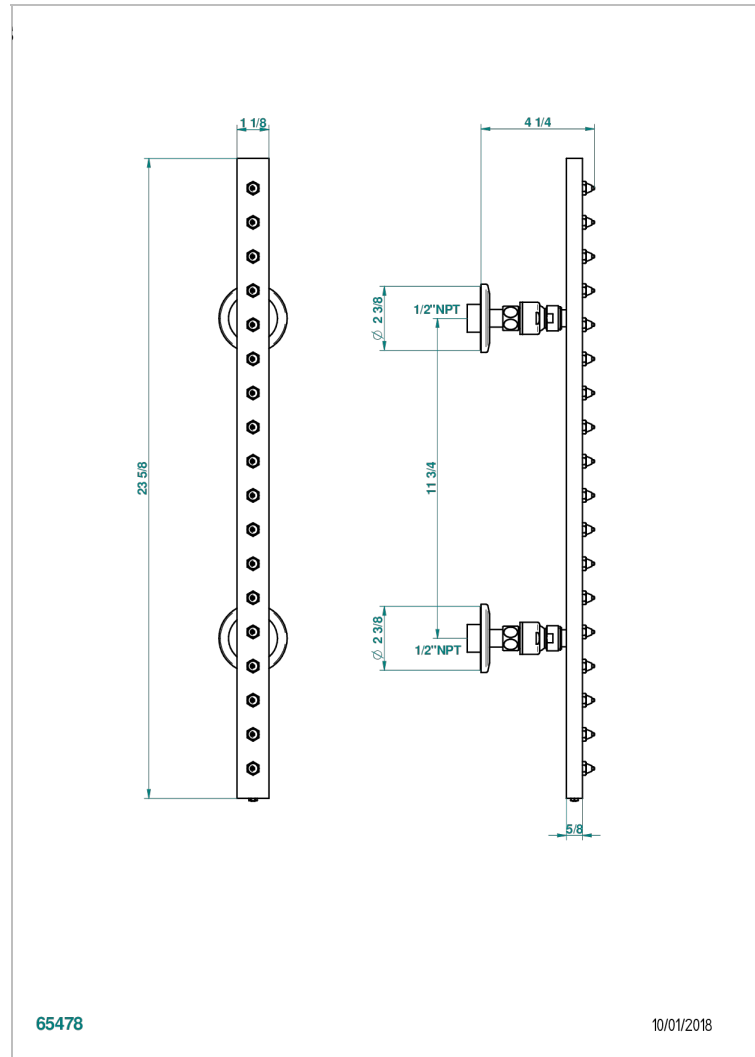

# SYSTEM SMOOTH METAL

G9A-900/US

Rain-bar, rectangular with 18 picots, 23 1/2" long - with easyclean system

## CHARACTERISTIC

- System Smooth Metal
- Rain-bar, rectangular with 18 picots, 23 1/2" long - with easyclean system