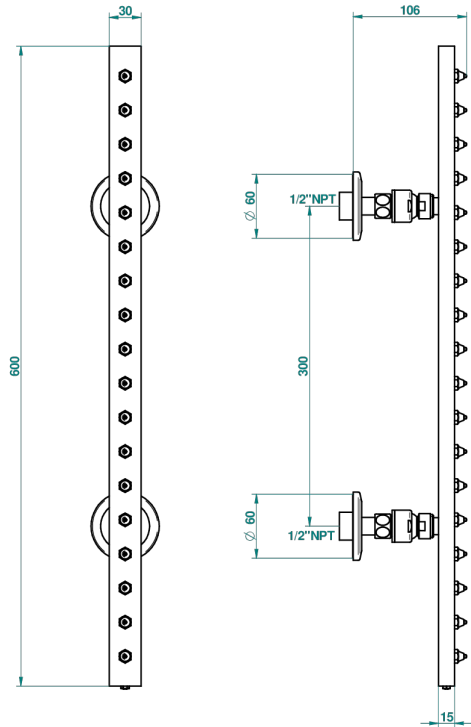

# BONDI WITH LEVER HANDLES

G7G-900/US

Rain-bar, rectangular with 18 picots, 23 1/2" long - with easyclean system

THG<sup>®</sup>  
PARIS

65478

10/01/2018

## CHARACTERISTIC

- Bondi with lever handles
- Rain-bar, rectangular with 18 picots, 23 1/2" long - with easyclean system