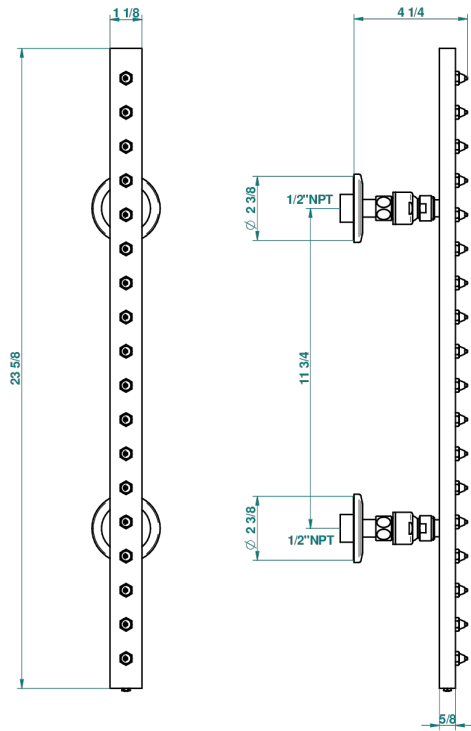

BONDI WITH LEVER HANDLES

G7G-900/US

Rain-bar, rectangular with 18 picots, 23 1/2" long - with easyclean system

65478

10/01/2018

CHARACTERISTIC

- Bondi with lever handles
- Rain-bar, rectangular with 18 picots, 23 1/2" long - with easyclean system

TECHNICAL SPECS

- Recommandé : 3 bars (max. 5 bars) - Advised : 43,5 psi (max. 72 psi)
- 8 l/min à 3 bars (2.12 gpm at 43.5 psi)

AVAILABLE FINITIONS

Black ceram - D30
Blush PVD - H62
Brass color PVD - H49
Brown bronze color PVD - F33
Chrome polished - A02
Chrome polished / gold polished - G02