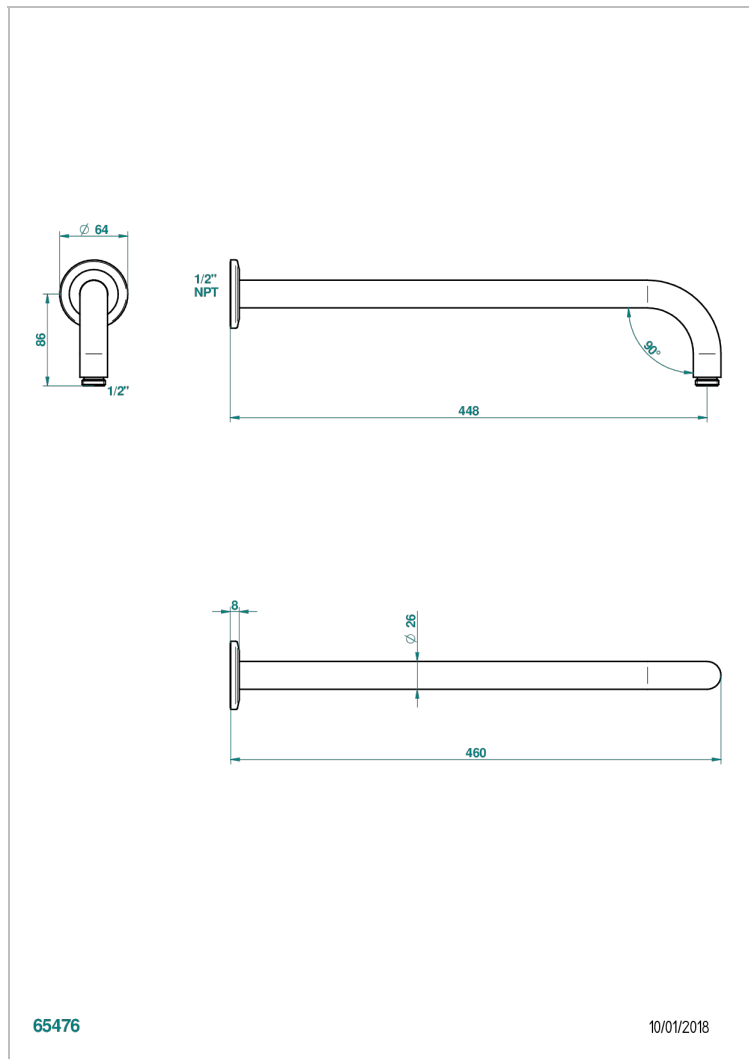

# SYSTEM HOWLITE WITH LEVER HANDLES

G9H-84L/US

Horizontal shower arm, 90°, lg: 17"

THG<sup>®</sup>  
PARIS

## CHARACTERISTIC

- System Howlite with lever handles
- Horizontal shower arm, 90°, lg: 17"