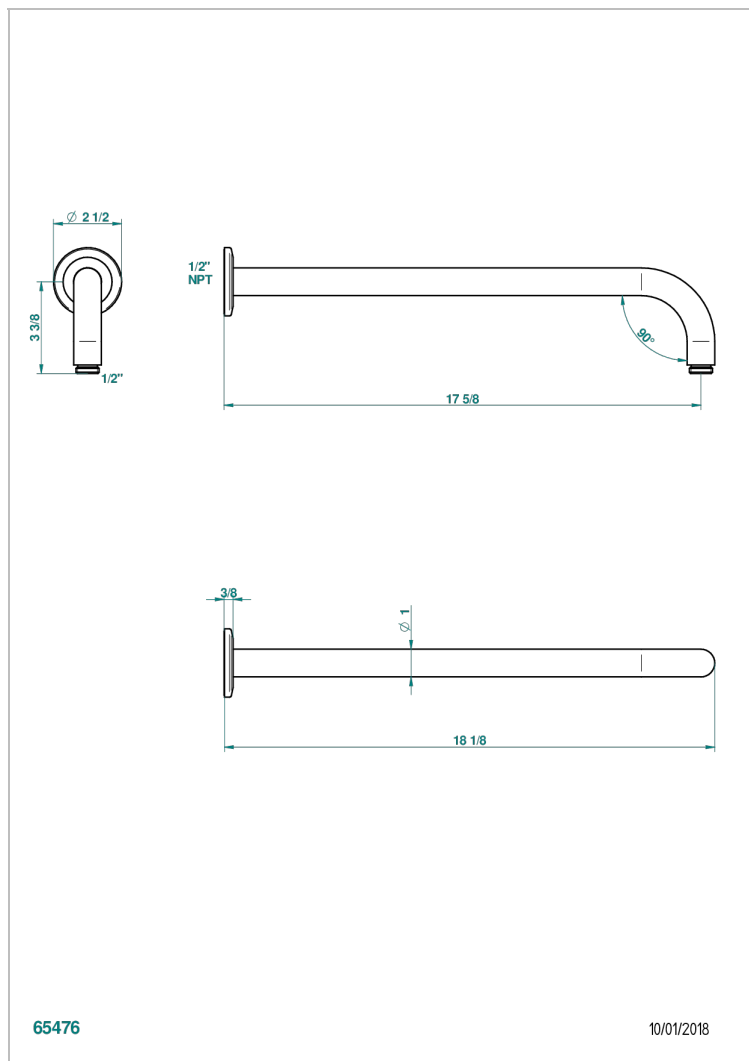

SYSTEM HOWLITE WITH LEVER HANDLES

G9H-84L/US

Horizontal shower arm, 90°, lg: 17"

CHARACTERISTIC

- System Howlite with lever handles
- Horizontal shower arm, 90°, lg: 17"

AVAILABLE FINITIONS

Black ceram - D30
Blush PVD - H62
Brass color PVD - H49
Brown bronze color PVD - F33
Chrome polished - A02
Copper antique matt, coated - H07