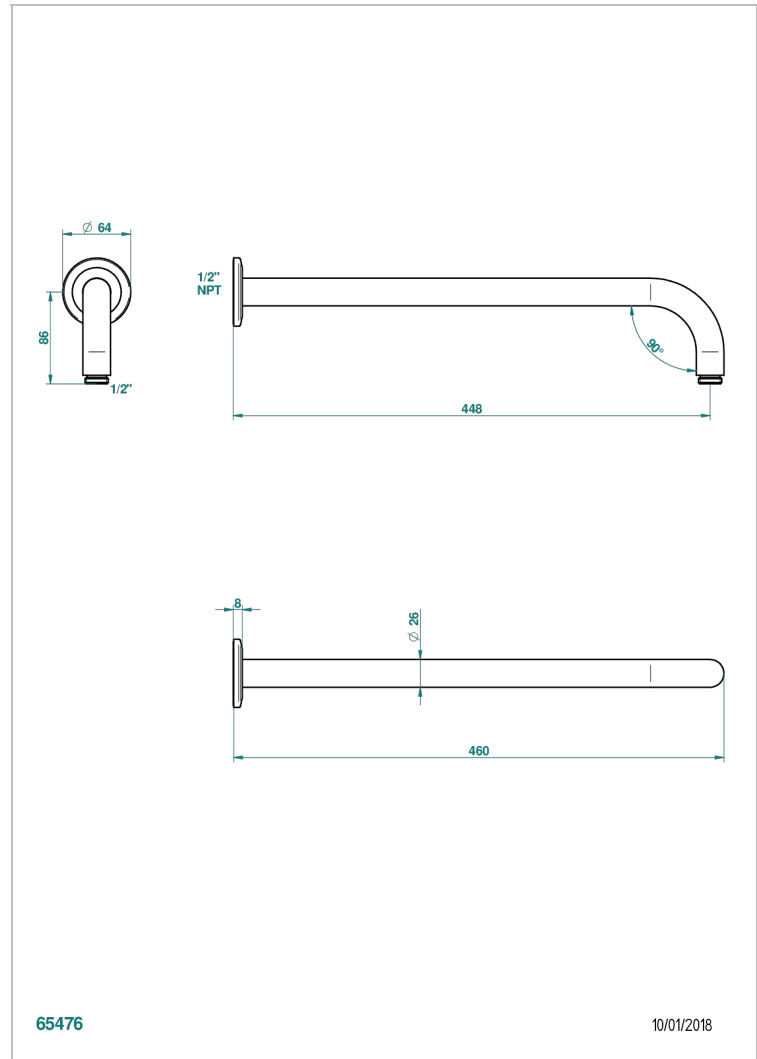

# SYSTEM HOWLITE

G9G-84L/US

Horizontal shower arm, 90°, lg: 17"

THG<sup>®</sup>  
PARIS

65476

10/01/2018

## CHARACTERISTIC

- System Howlite
- Horizontal shower arm, 90°, lg: 17"