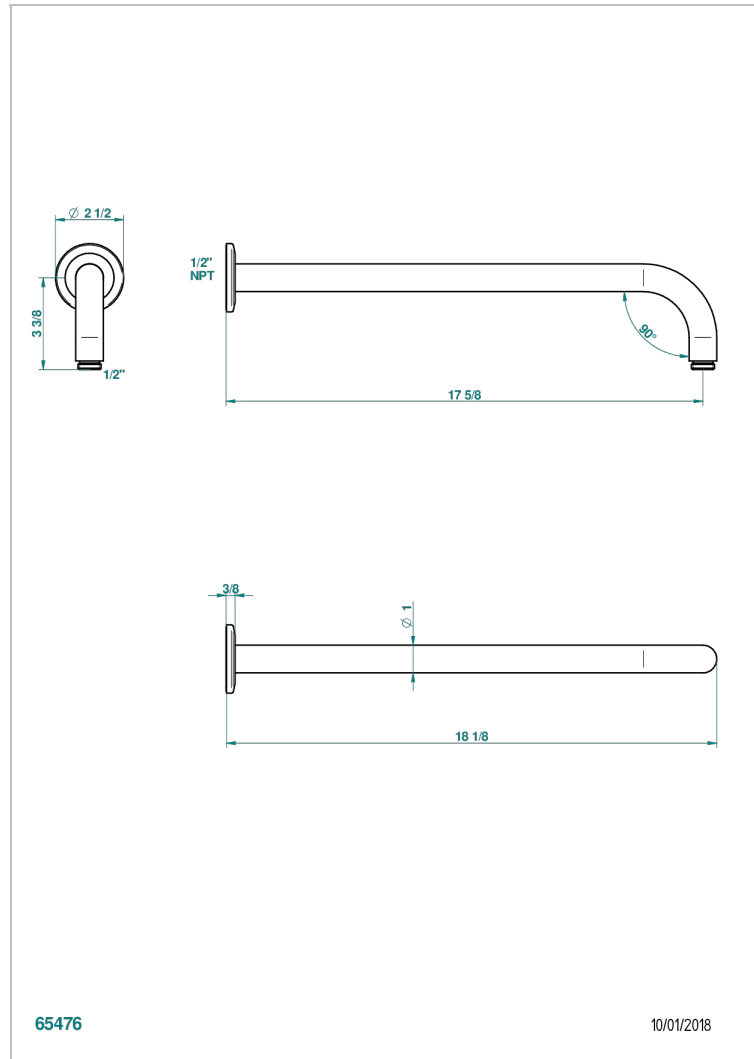

SYSTEM HOWLITE

G9G-84L/US

Horizontal shower arm, 90°, lg: 17"

THG[®]
PARIS

CHARACTERISTIC

- System Howlite
- Horizontal shower arm, 90°, lg: 17"

AVAILABLE FINITIONS

Black ceram - D30
Blush PVD - H62
Brass color PVD - H49
Brown bronze color PVD - F33
Chrome polished - A02
Copper antique matt, coated - H07