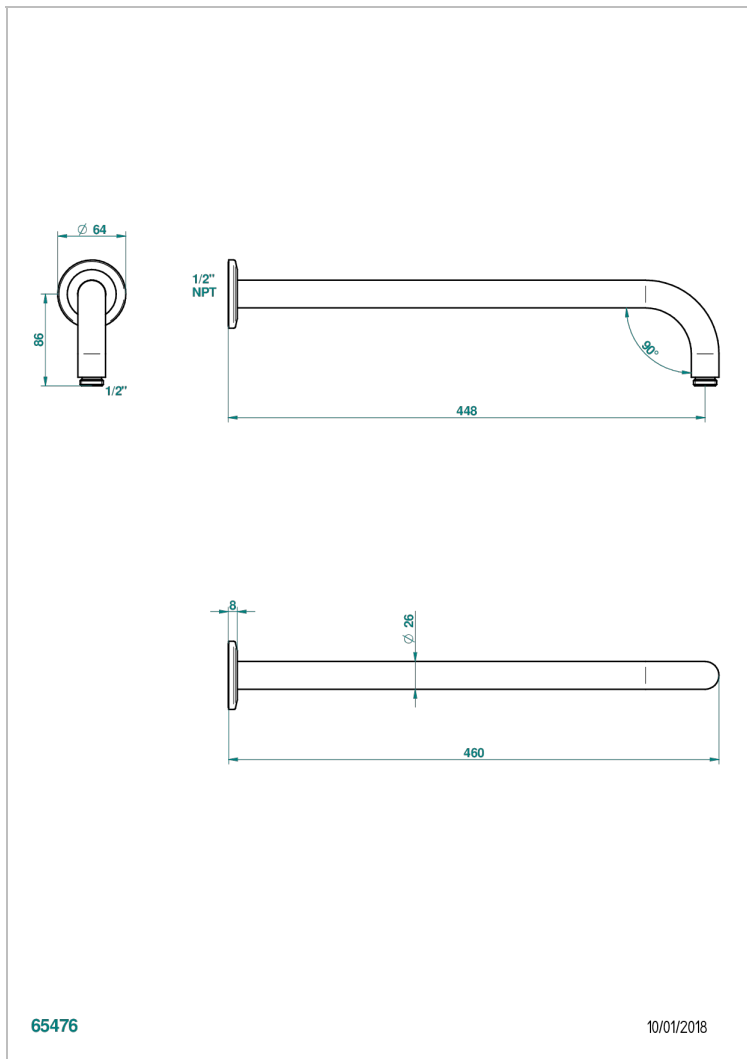

# SYSTEM DIAMOND METAL

G9C-84L/US

Horizontal shower arm, 90°, lg: 17"

THG<sup>®</sup>  
PARIS

65476

10/01/2018

## CHARACTERISTIC

- System Diamond Metal
- Horizontal shower arm, 90°, lg: 17"