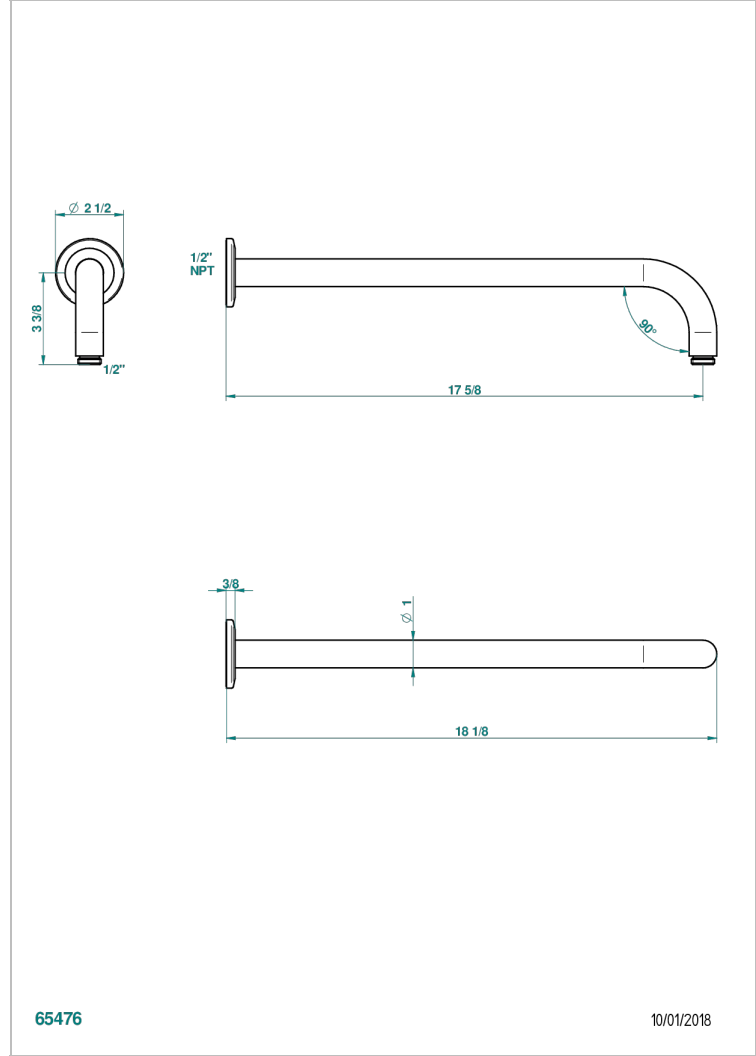

SYSTEM DIAMOND METAL

G9C-84L/US

Horizontal shower arm, 90°, lg: 17"

THG[®]
PARIS

65476

10/01/2018

CHARACTERISTIC

- System Diamond Metal
- Horizontal shower arm, 90°, lg: 17"