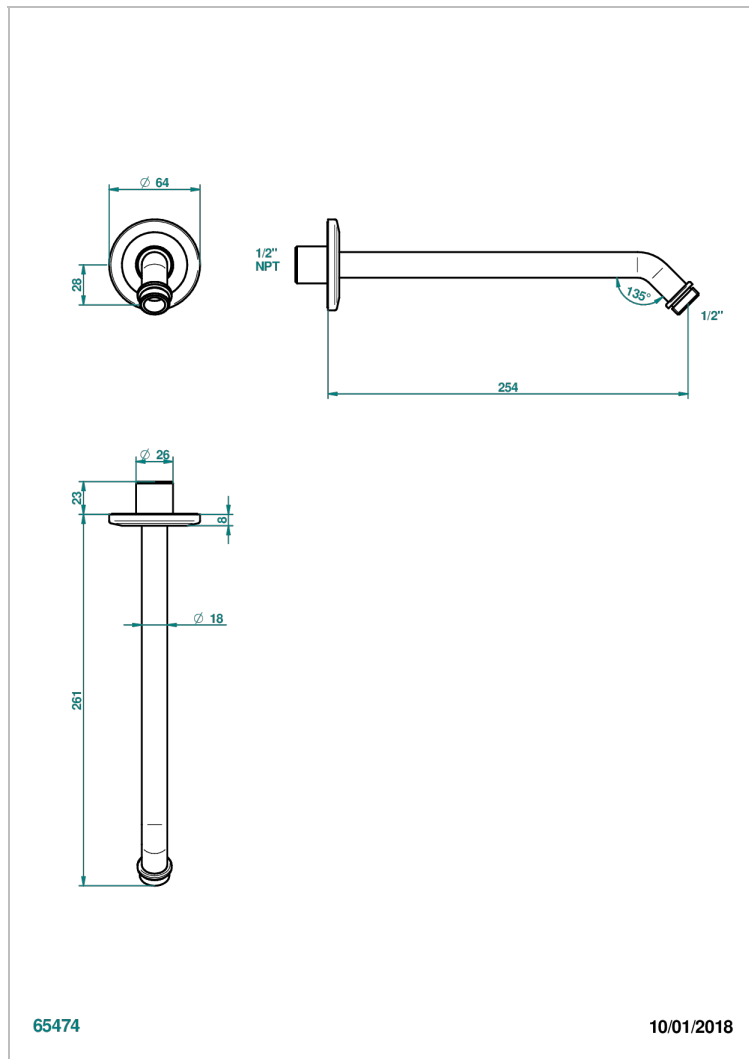

SYSTEM CRYSTAL WITH LEVER HANDLES

G9K-84/US

Horizontal shower arm, 45°, lg: 10"

THG[®]
PARIS

CHARACTERISTIC

- System Crystal with lever handles
- Horizontal shower arm, 45°, lg: 10"

AVAILABLE FINITIONS

Black ceram - D30
Blush PVD - H62
Brass color PVD - H49
Brown bronze color PVD - F33
Chrome polished - A02
Copper antique matt, coated - H07