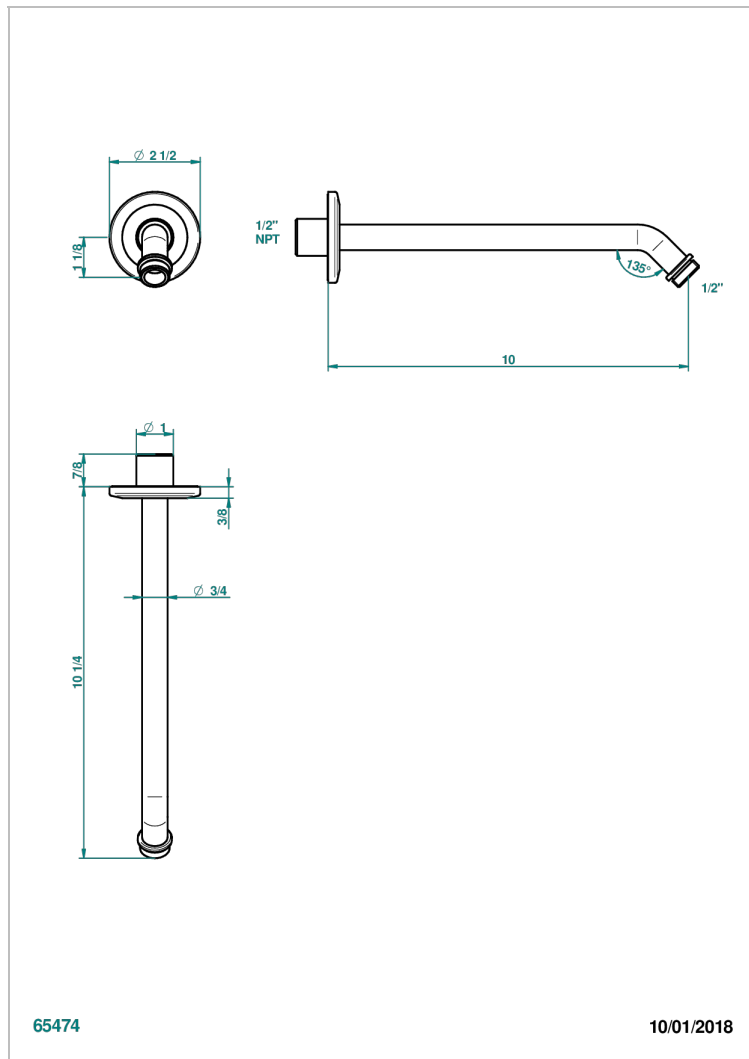

# SYSTEM CRYSTAL WITH LEVER HANDLES

G9K-84/US

Horizontal shower arm, 45°, lg: 10"

## CHARACTERISTIC

- System Crystal with lever handles
- Horizontal shower arm, 45°, lg: 10"