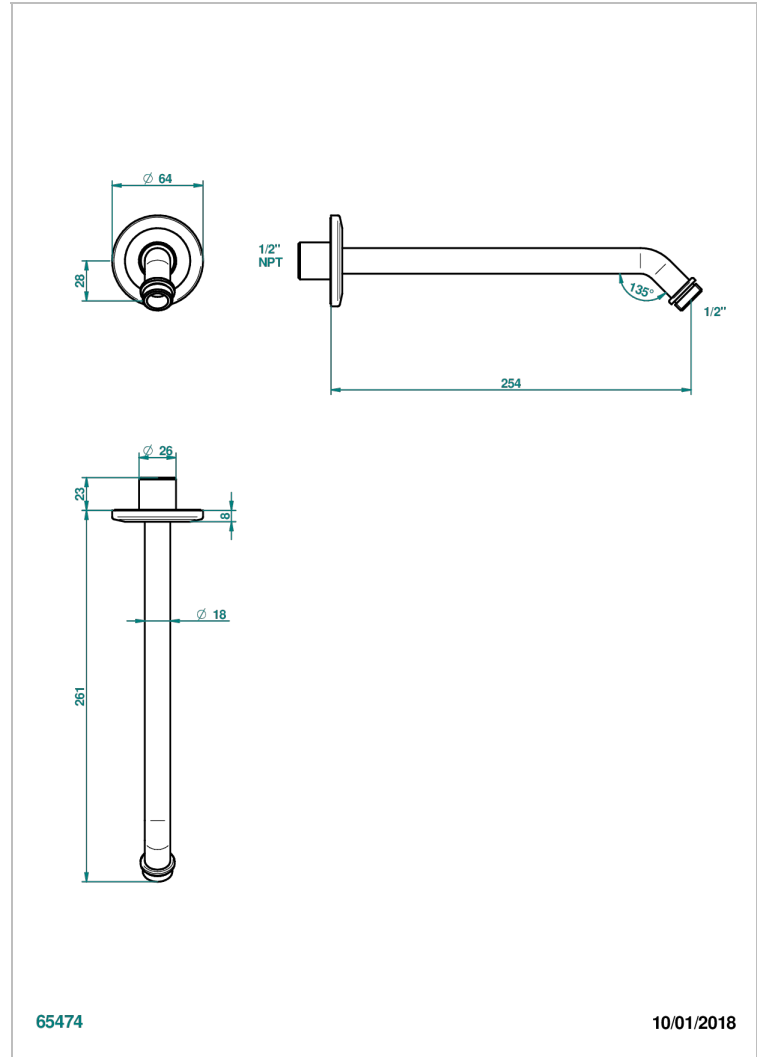

SYSTEM CRYSTAL

G9J-84/US

Horizontal shower arm, 45°, lg: 10"

THG[®]
PARIS

CHARACTERISTIC

- System Crystal
- Horizontal shower arm, 45°, lg: 10"

AVAILABLE FINITIONS

Black ceram - D30
Blush PVD - H62
Brass color PVD - H49
Brown bronze color PVD - F33
Chrome polished - A02
Copper antique matt, coated - H07

Matt nickel (American satin) - C01
Matt nickel color PVD - H56
Nickel antique / Sovereign - H28
Nickel color PVD - H55
Nickel polished - B01
Soft gold - F30

Soft matt gold - F31
Umber PVD - H66