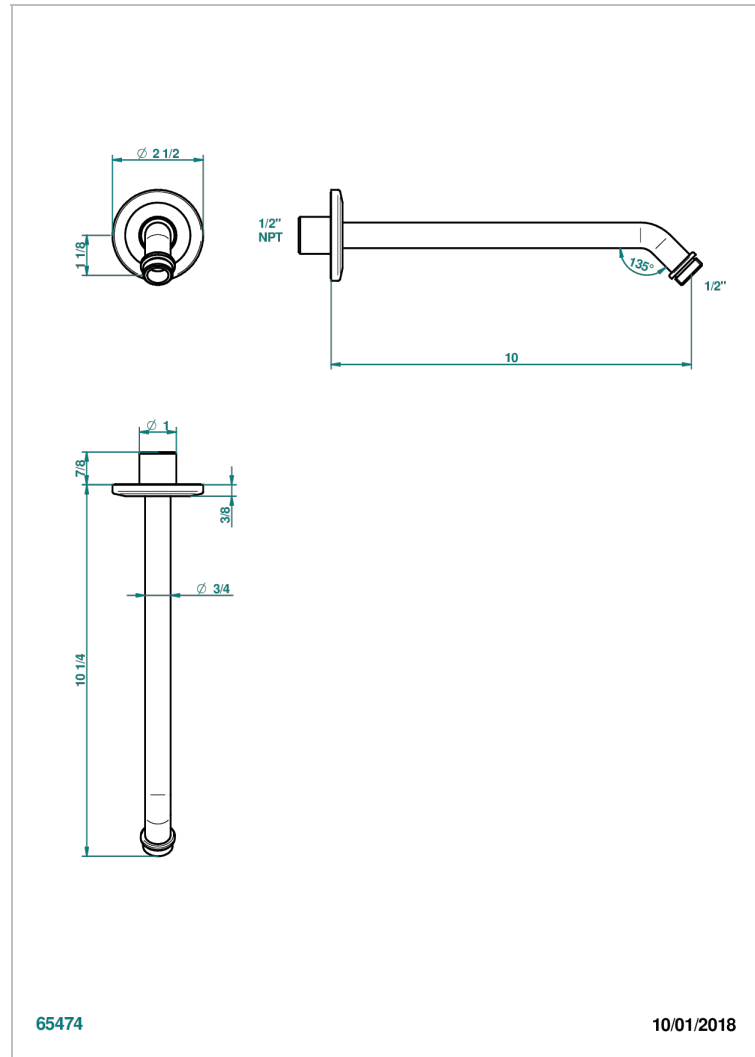

SYSTEM CRYSTAL

G9J-84/US

Horizontal shower arm, 45°, lg: 10"

THG[®]
PARIS

65474

10/01/2018

CHARACTERISTIC

- System Crystal
- Horizontal shower arm, 45°, lg: 10"