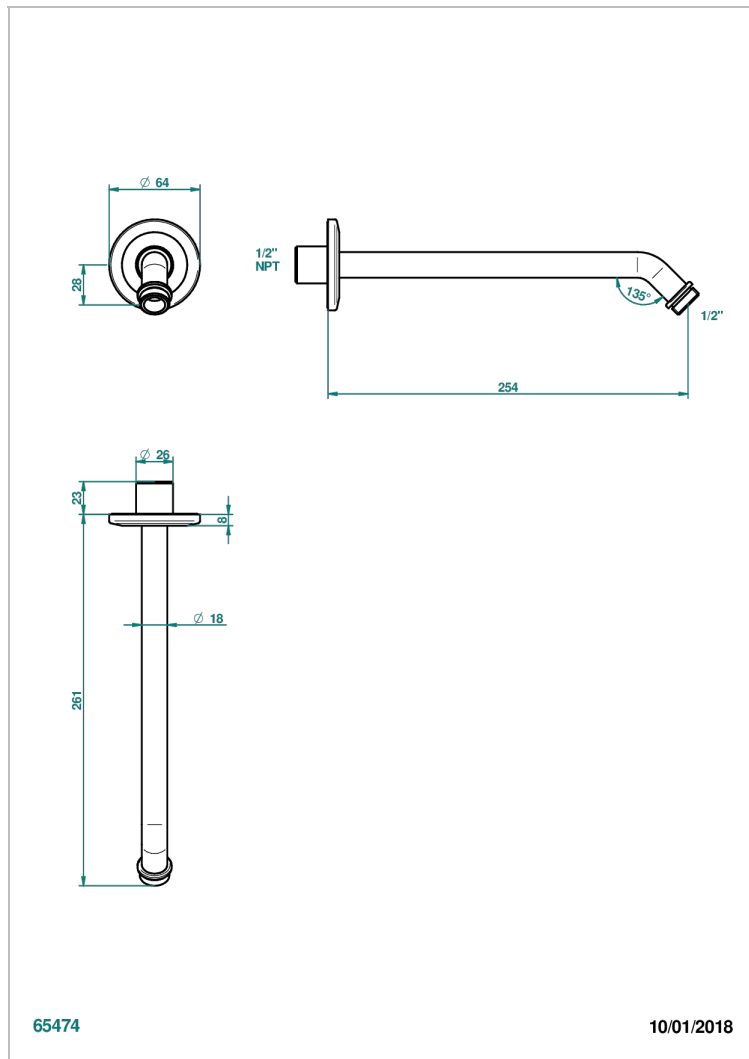

SYSTEM HOWLITE WITH LEVER HANDLES

G9H-84/US

Horizontal shower arm, 45°, lg: 10"

CHARACTERISTIC

- System Howlite with lever handles
- Horizontal shower arm, 45°, lg: 10"

AVAILABLE FINITIONS

Black ceram - D30
Blush PVD - H62
Brass color PVD - H49
Brown bronze color PVD - F33
Chrome polished - A02
Copper antique matt, coated - H07