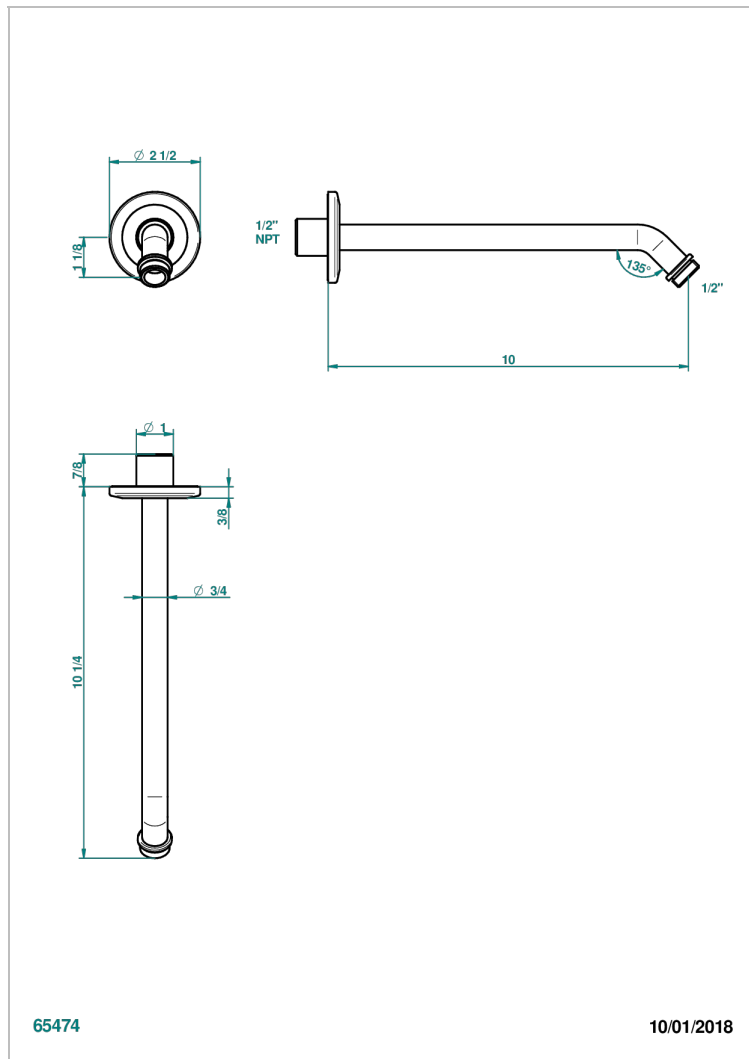

SYSTEM HOWLITE WITH LEVER HANDLES

G9H-84/US

Horizontal shower arm, 45°, lg: 10"

65474

10/01/2018

CHARACTERISTIC

- System Howlite with lever handles
- Horizontal shower arm, 45°, lg: 10"

AVAILABLE FINITIONS