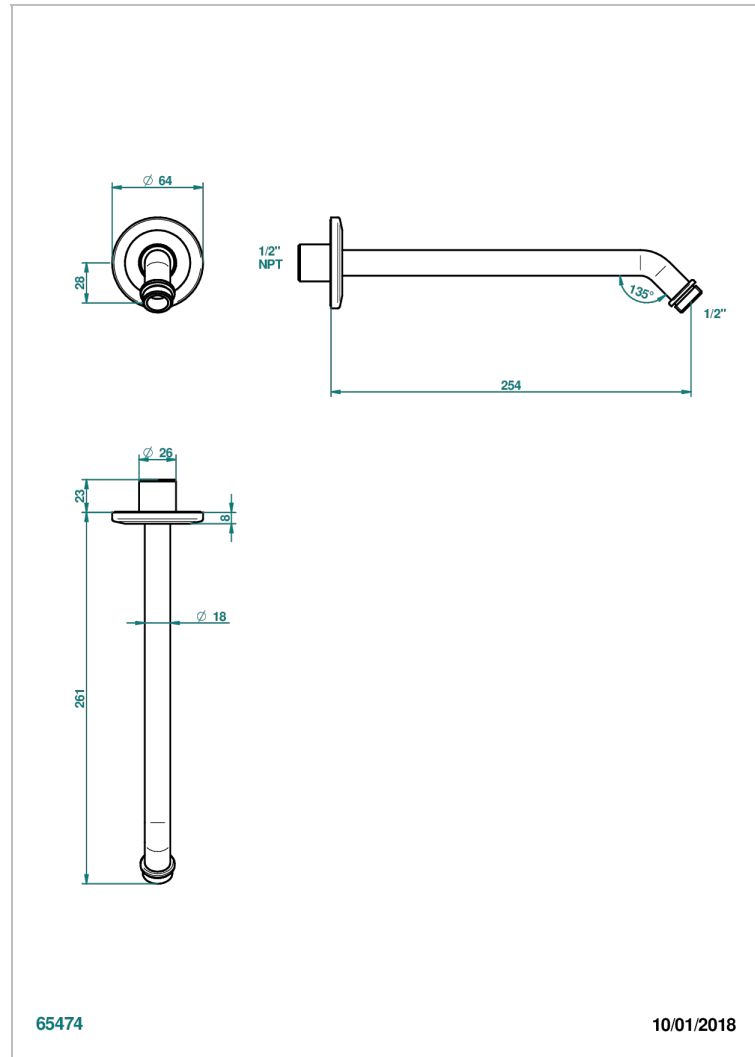

# SYSTEM HOWLITE

G9G-84/US

Horizontal shower arm, 45°, lg: 10"

THG<sup>®</sup>  
PARIS

## CHARACTERISTIC

- System Howlite
- Horizontal shower arm, 45°, lg: 10"