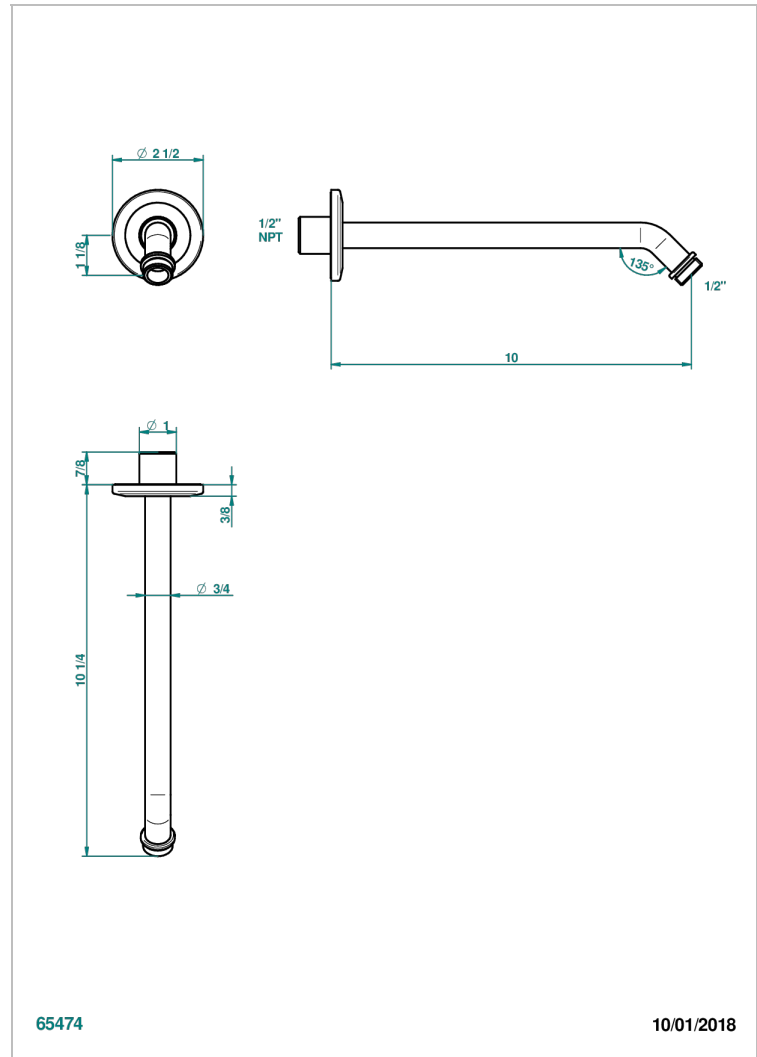

SYSTEM HOWLITE

G9G-84/US

Horizontal shower arm, 45°, lg: 10"

THG[®]
PARIS

CHARACTERISTIC

- System Howlite
- Horizontal shower arm, 45°, lg: 10"

AVAILABLE FINITIONS

Black ceram - D30
Blush PVD - H62
Brass color PVD - H49
Brown bronze color PVD - F33
Chrome polished - A02
Copper antique matt, coated - H07