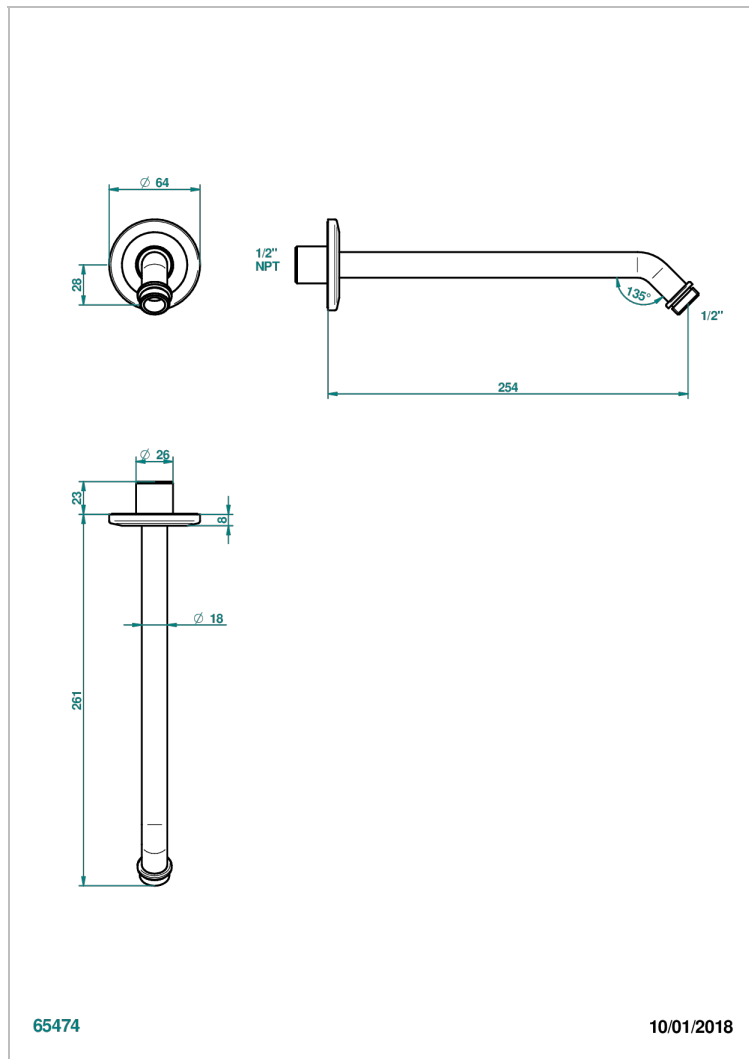

# SYSTEM SQUARED METAL WITH LEVER HANDLES

G9F-84/US

Horizontal shower arm, 45°, lg: 10"

## CHARACTERISTIC

- System Squared Metal with lever handles
- Horizontal shower arm, 45°, lg: 10"