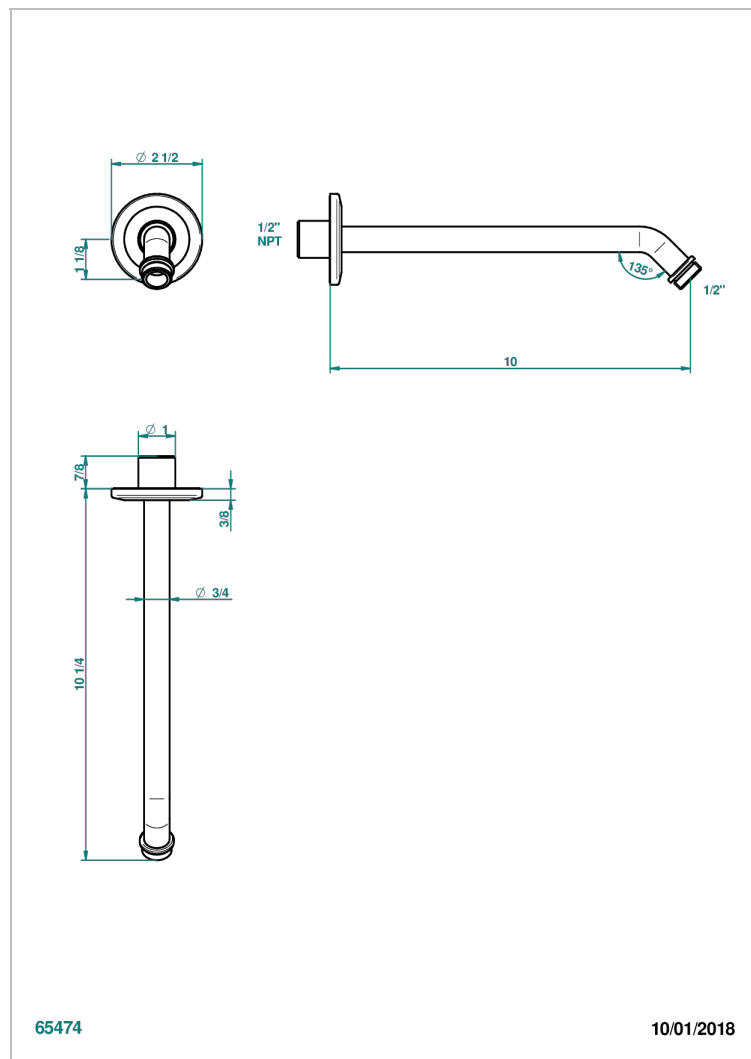

SYSTEM SQUARED METAL WITH LEVER HANDLES

G9F-84/US

Horizontal shower arm, 45°, lg: 10"

CHARACTERISTIC

- System Squared Metal with lever handles
- Horizontal shower arm, 45°, lg: 10"

AVAILABLE FINITIONS

Black ceram - D30
Blush PVD - H62
Brass color PVD - H49
Brown bronze color PVD - F33
Chrome polished - A02
Copper antique matt, coated - H07