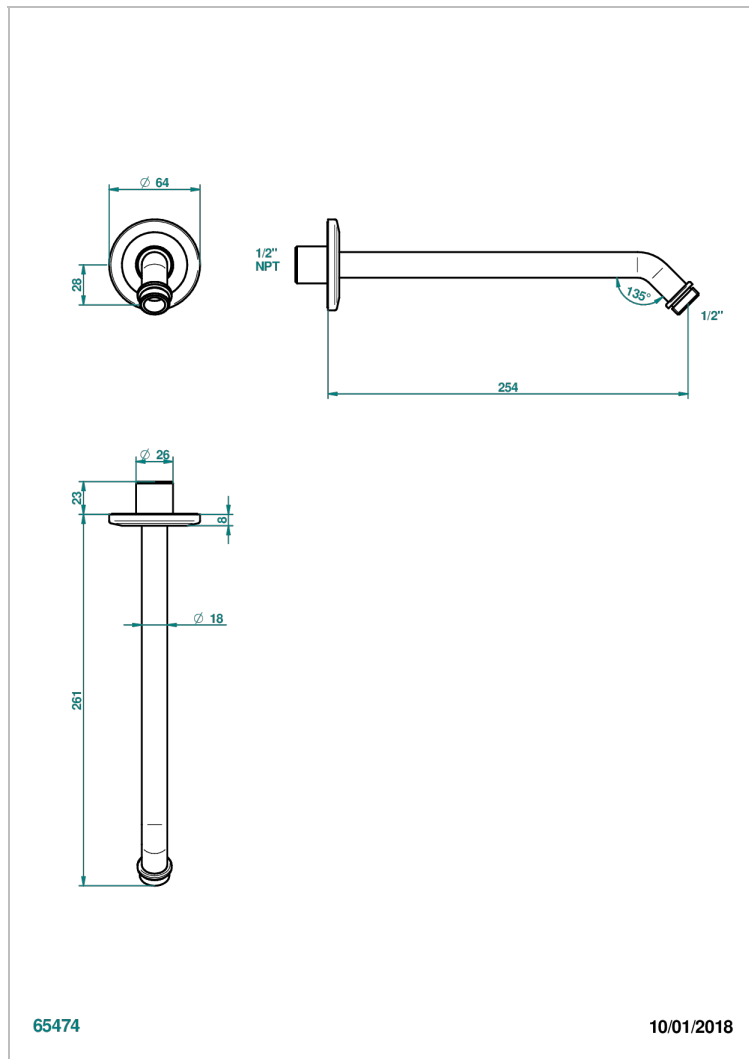

# SYSTEM SQUARED METAL

G9E-84/US

Horizontal shower arm, 45°, lg: 10"

THG<sup>®</sup>  
PARIS

65474

10/01/2018

## CHARACTERISTIC

- System Squared Metal
- Horizontal shower arm, 45°, lg: 10"