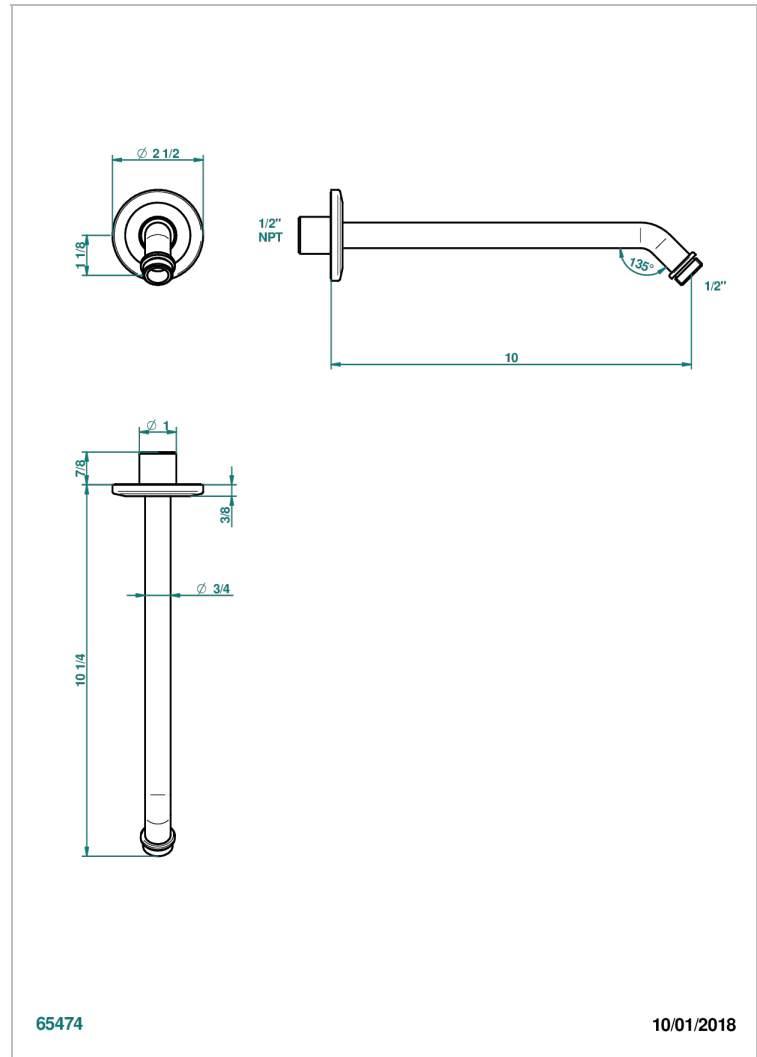

# SYSTEM SQUARED METAL

G9E-84/US

Horizontal shower arm, 45°, lg: 10"

THG<sup>®</sup>  
PARIS

## CHARACTERISTIC

- System Squared Metal
- Horizontal shower arm, 45°, lg: 10"