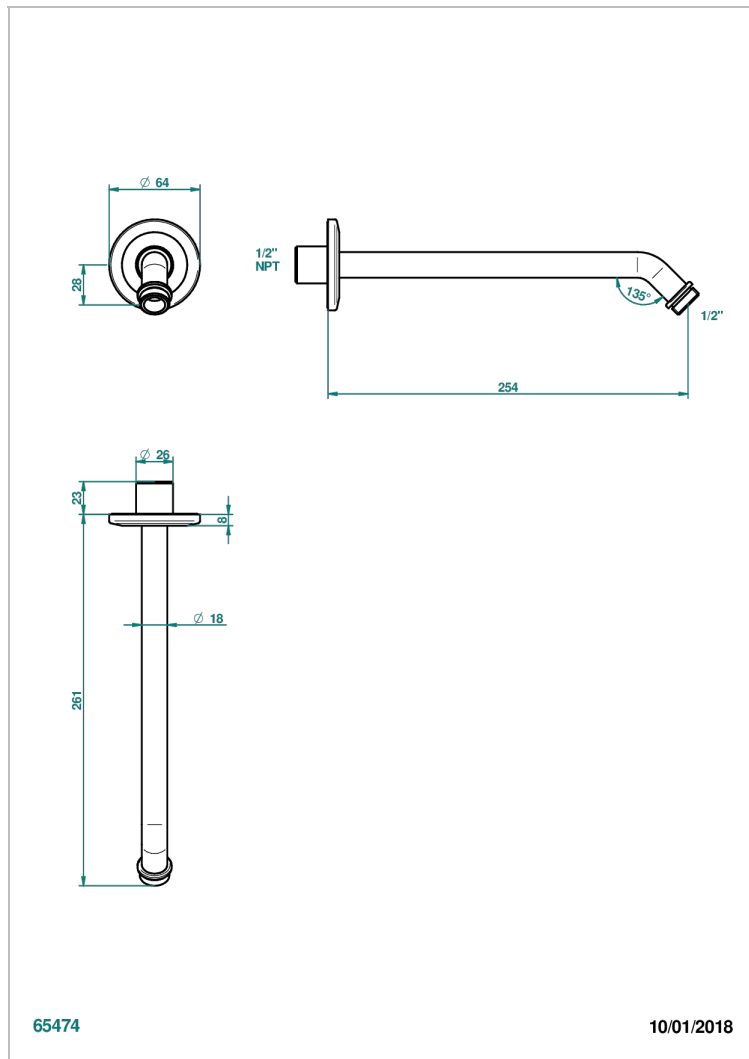

# SYSTEM DIAMOND METAL WITH LEVER HANDLES

G9D-84/US

Horizontal shower arm, 45°, lg: 10"

## CHARACTERISTIC

- System Diamond Metal with lever handles
- Horizontal shower arm, 45°, lg: 10"