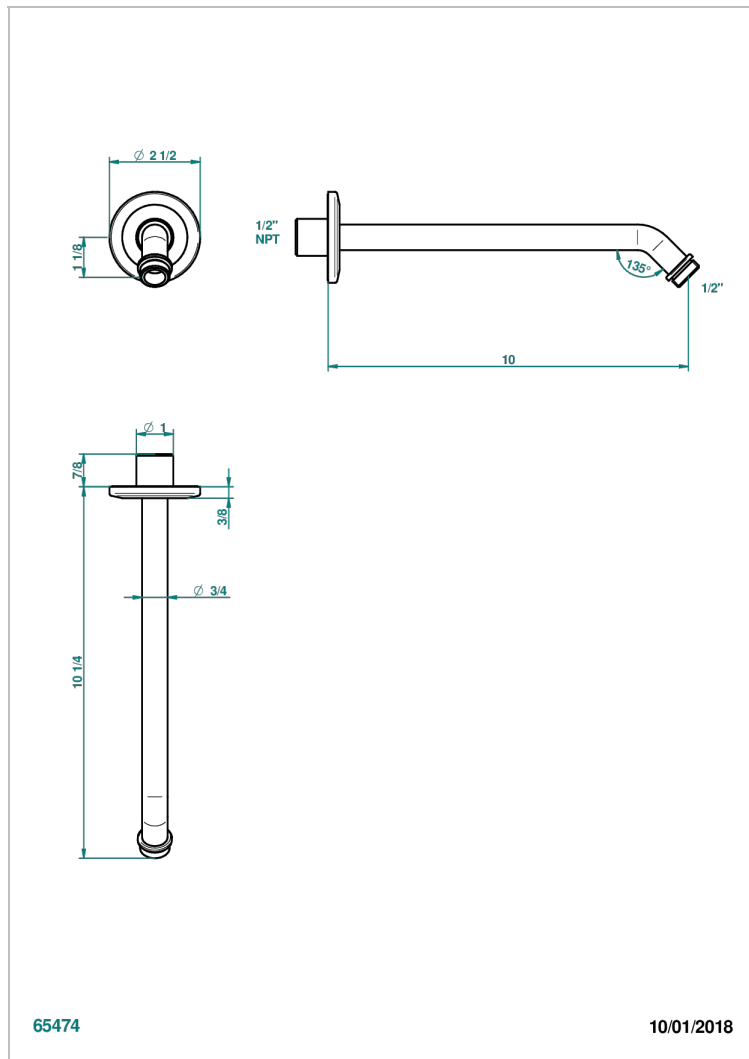

SYSTEM DIAMOND METAL WITH LEVER HANDLES

G9D-84/US

Horizontal shower arm, 45°, lg: 10"

65474

10/01/2018

CHARACTERISTIC

- System Diamond Metal with lever handles
- Horizontal shower arm, 45°, lg: 10"

AVAILABLE FINITIONS