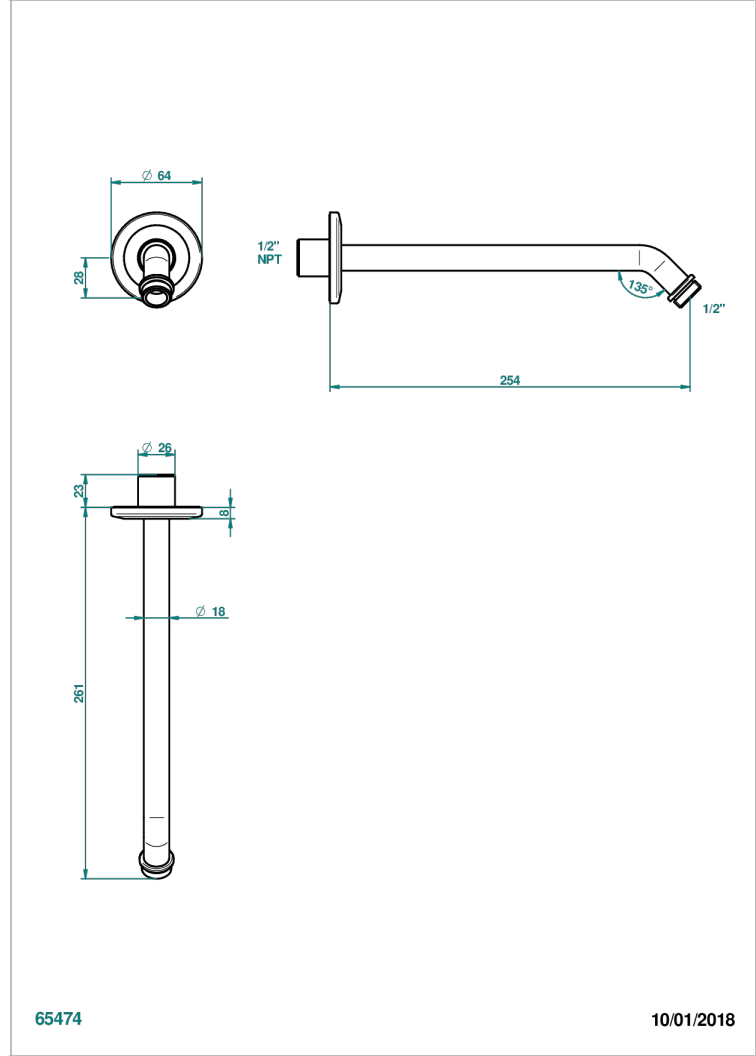

SYSTEM DIAMOND METAL

G9C-84/US

Horizontal shower arm, 45°, lg: 10"

THG[®]
PARIS

CHARACTERISTIC

- System Diamond Metal
- Horizontal shower arm, 45°, lg: 10"

AVAILABLE FINITIONS

Black ceram - D30
Blush PVD - H62
Brass color PVD - H49
Brown bronze color PVD - F33
Chrome polished - A02
Copper antique matt, coated - H07