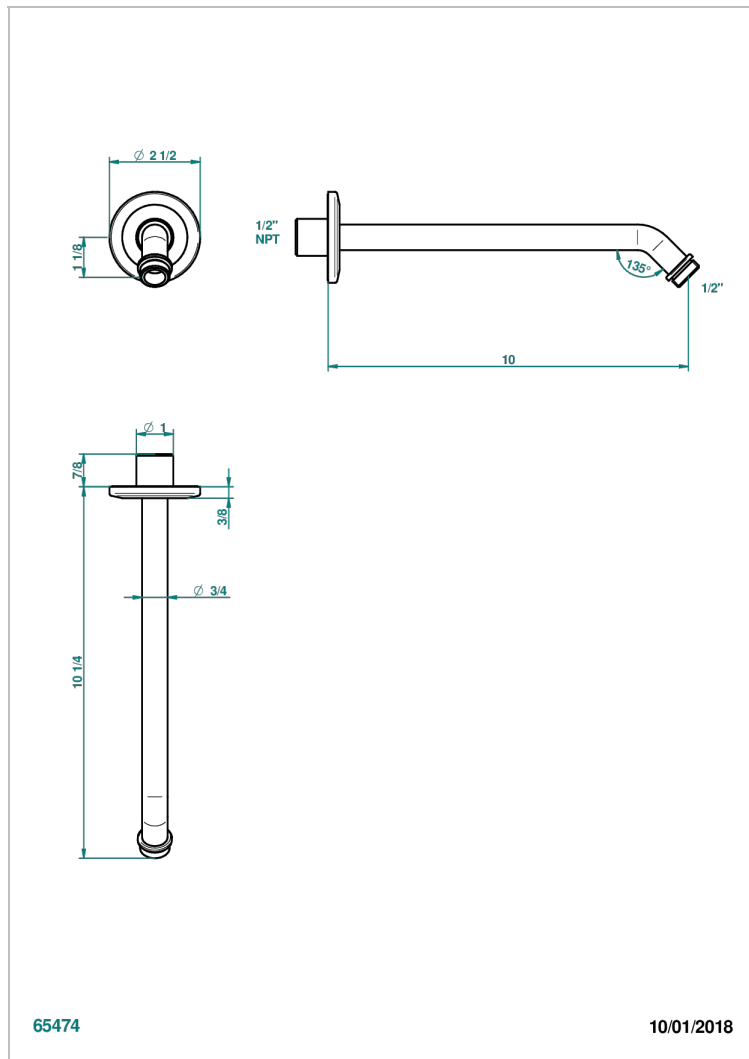

SYSTEM DIAMOND METAL

G9C-84/US

Horizontal shower arm, 45°, lg: 10"

THG[®]
PARIS

65474

10/01/2018

CHARACTERISTIC

- System Diamond Metal
- Horizontal shower arm, 45°, lg: 10"