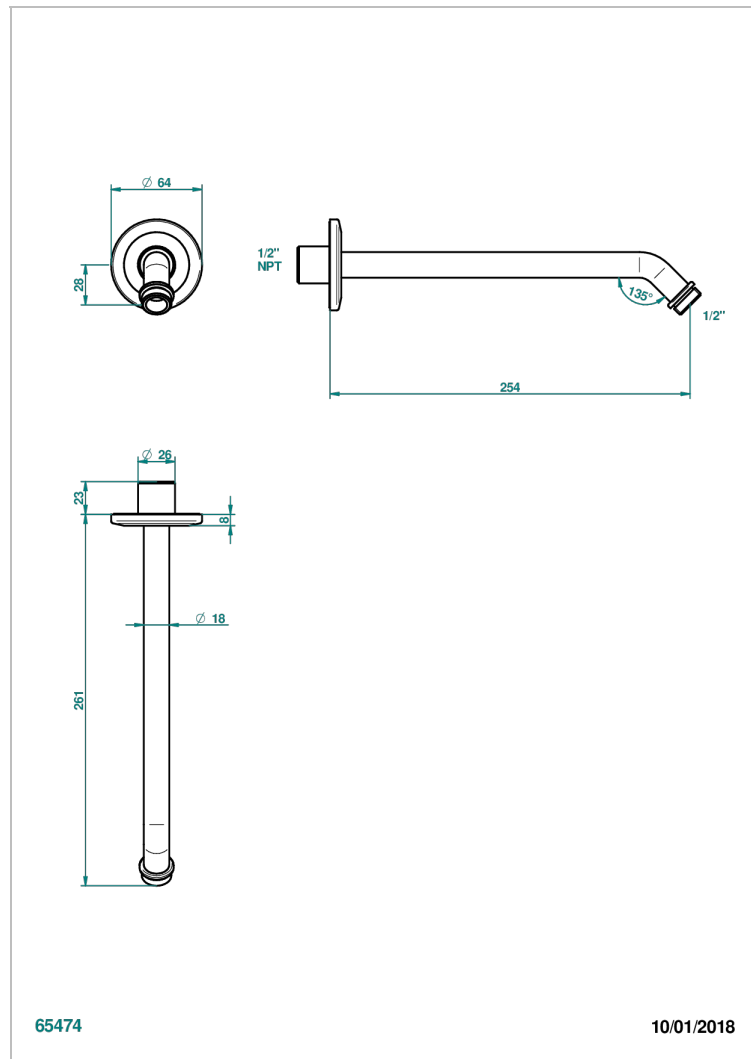

SYSTEM SMOOTH METAL WITH LEVER HANDLES

G9B-84/US

Horizontal shower arm, 45°, lg: 10"

CHARACTERISTIC

- System Smooth Metal with lever handles
- Horizontal shower arm, 45°, lg: 10"

AVAILABLE FINITIONS

Black ceram - D30
Blush PVD - H62
Brass color PVD - H49
Brown bronze color PVD - F33
Chrome polished - A02
Copper antique matt, coated - H07