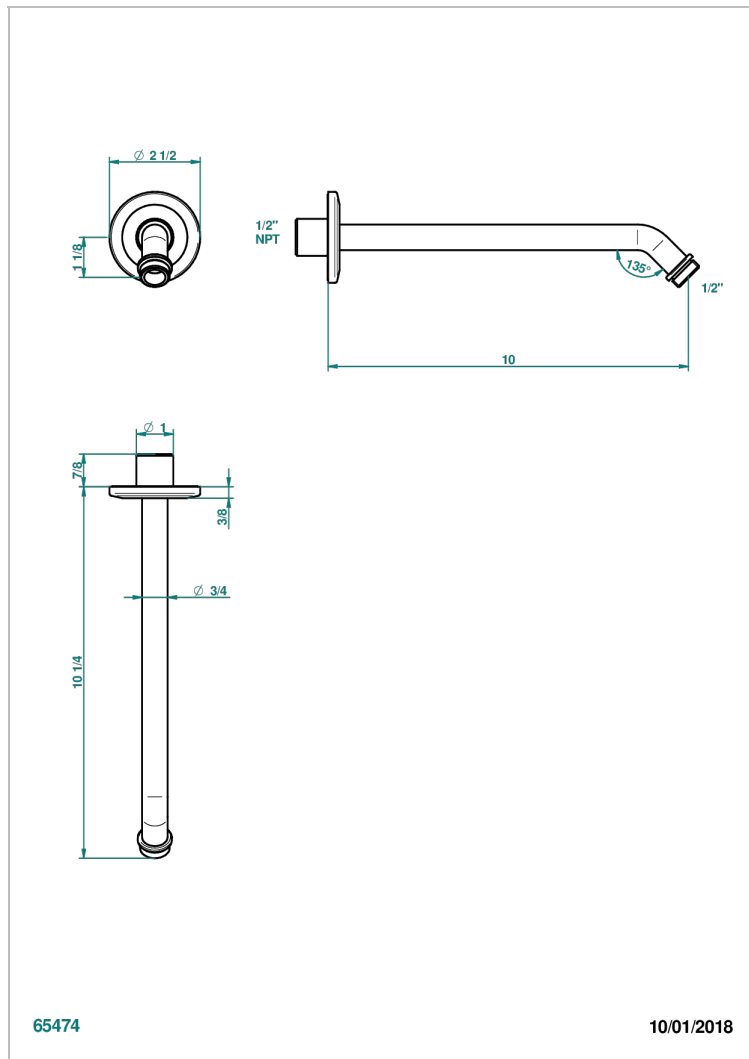

SYSTEM SMOOTH METAL WITH LEVER HANDLES

G9B-84/US

Horizontal shower arm, 45°, lg: 10"

65474

10/01/2018

CHARACTERISTIC

- System Smooth Metal with lever handles
- Horizontal shower arm, 45°, lg: 10"

AVAILABLE FINITIONS