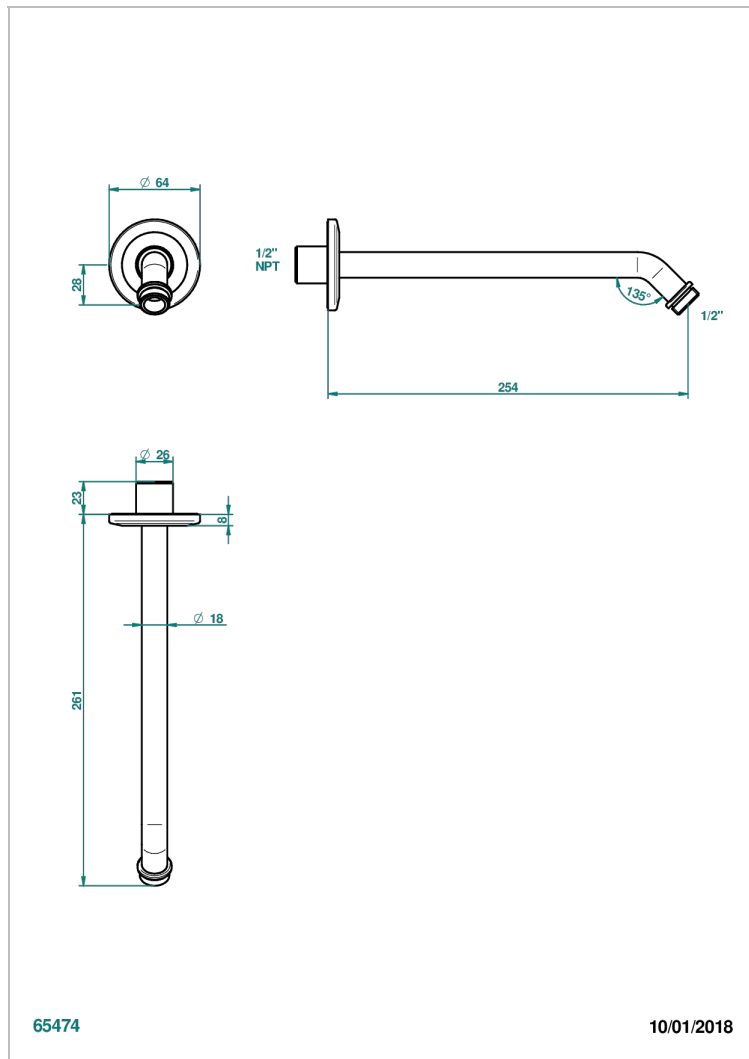

SYSTEM SMOOTH METAL

G9A-84/US

Horizontal shower arm, 45°, lg: 10"

THG[®]
PARIS

CHARACTERISTIC

- System Smooth Metal
- Horizontal shower arm, 45°, lg: 10"

AVAILABLE FINITIONS

Black ceram - D30
Blush PVD - H62
Brass color PVD - H49
Brown bronze color PVD - F33
Chrome polished - A02
Copper antique matt, coated - H07